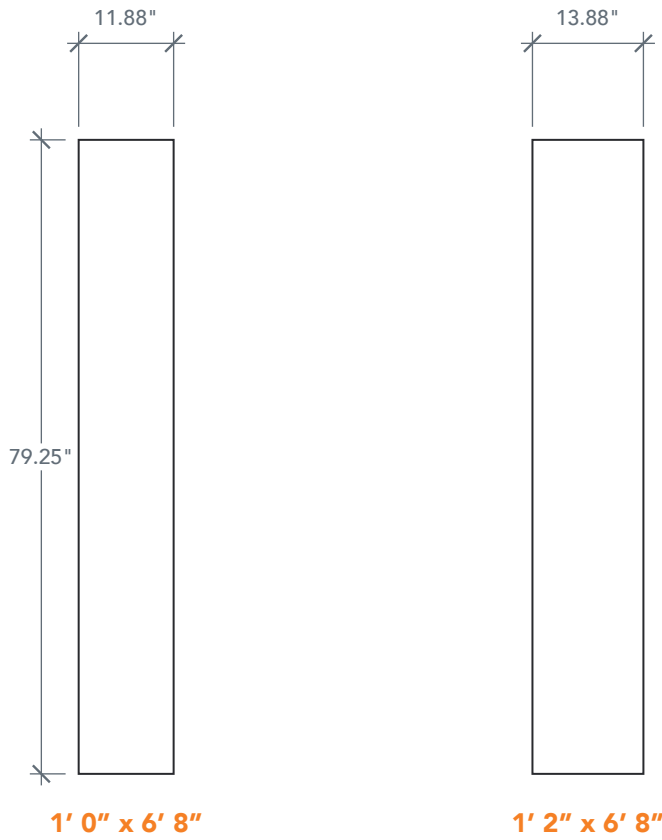

AVAILABLE SIZING

ARTWORK SCALE: 1/2"=1'

NOTE: BY REQUEST, SIDELITE HEIGHT COMES IN VARYING DIMENSIONS TO A MINIMUM OF 79". EXCESS WILL BE TAKEN FROM BOTTOM RAIL. ALL OTHER DIMENSIONS WILL REMAIN THE SAME.

CUTOUTS & GLASS

A = DISTANCE FROM TOP OF DOOR TO TOP OF OPENING

MATCHING DOORS