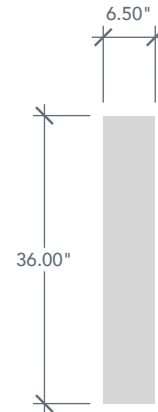

6'8" SLS1H NOVA 90 3/4 LITE SIDELITE

BRUSHED SMOOTH

DIRECT GLAZED

NOVA SERIES

AVAILABLE SIZING

ARTWORK SCALE: 1/2"=1'

1' 0" x 6' 8"

1' 2" x 6' 8"

Daylight Opening

NOTE: BY REQUEST, SIDELITE HEIGHT COMES IN VARYING DIMENSIONS TO A MINIMUM OF 79". EXCESS WILL BE TAKEN FROM BOTTOM RAIL. ALL OTHER DIMENSIONS WILL REMAIN THE SAME.

MATCHING DOORS

DRS1H

Available Widths:

2' 6"

2' 8"

3' 0"