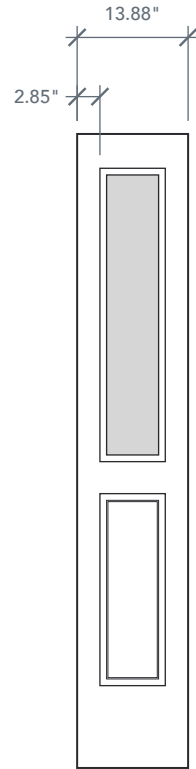

6'8" SLS1H NOVA 90 3/4 LITE SIDELITE

BRUSHED SMOOTH

DIRECT GLAZED

NOVA SERIES

AVAILABLE SIZING

ARTWORK SCALE: 1/2"=1'

1' 0" x 6' 8"

1' 2" x 6' 8"

Daylight Opening

NOTE: BY REQUEST, SIDELITE HEIGHT COMES IN VARYING DIMENSIONS TO A MINIMUM OF 79". EXCESS WILL BE TAKEN FROM BOTTOM RAIL. ALL OTHER DIMENSIONS WILL REMAIN THE SAME.

MATCHING DOORS

DRS1H

Available Widths:

2' 6"

2' 8"

3' 0"