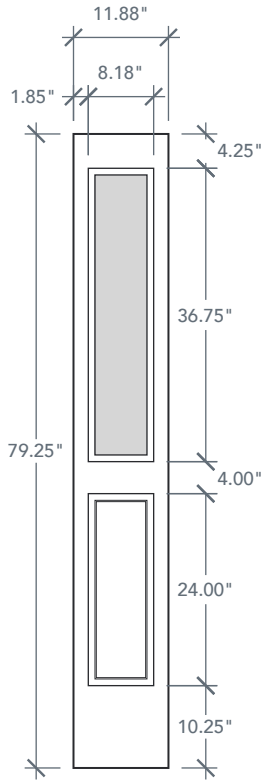

6'8" SLS1H NOVA 90 3/4 LITE SIDELITE

BRUSHED SMOOTH

DIRECT GLAZED

NOVA SERIES

AVAILABLE SIZING

ARTWORK SCALE: 1/2"=1'

1' 0" x 6' 8"

1' 2" x 6' 8"

Daylight Opening

NOTE: BY REQUEST, SIDELITE HEIGHT COMES IN VARYING DIMENSIONS TO A MINIMUM OF 79". EXCESS WILL BE TAKEN FROM BOTTOM RAIL. ALL OTHER DIMENSIONS WILL REMAIN THE SAME.

MATCHING DOORS

DRS1H

Available Widths:

2' 6"

2' 8"

3' 0"