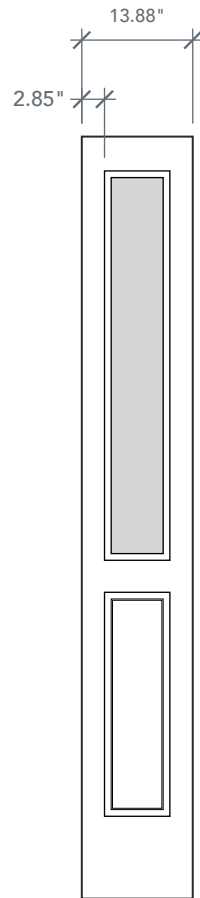

AVAILABLE SIZING

ARTWORK SCALE: 1/2"=1'

1' 0" x 8' 0"

1' 2" x 8' 0"

Daylight Opening

NOTE: BY REQUEST, SIDELITE HEIGHT COMES IN VARYING DIMENSIONS TO A MINIMUM OF 95". EXCESS WILL BE TAKEN FROM BOTTOM RAIL. ALL OTHER DIMENSIONS WILL REMAIN THE SAME.

MATCHING DOORS

DRS1H80

Available Widths:

- 2' 6"
- 2' 8"
- 3' 0"