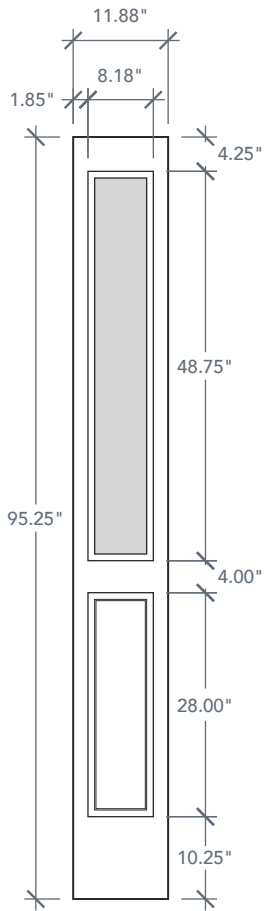

AVAILABLE SIZING

ARTWORK SCALE: 1/2"=1'

1' 0" x 8' 0"

1' 2" x 8' 0"

Daylight Opening

NOTE: BY REQUEST, SIDELITE HEIGHT COMES IN VARYING DIMENSIONS TO A MINIMUM OF 95". EXCESS WILL BE TAKEN FROM BOTTOM RAIL. ALL OTHER DIMENSIONS WILL REMAIN THE SAME.

MATCHING DOORS

DRS1H80

Available Widths:

- 2' 6"
- 2' 8"
- 3' 0"