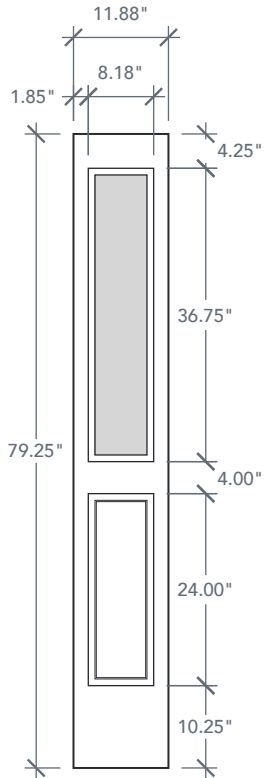

AVAILABLE SIZING

ARTWORK SCALE: 1/2"=1'

1' 0" x 6' 8"

1' 2" x 6' 8"

Daylight Opening

NOTE: BY REQUEST, SIDELITE HEIGHT COMES IN VARYING DIMENSIONS TO A MINIMUM OF 79". EXCESS WILL BE TAKEN FROM BOTTOM RAIL. ALL OTHER DIMENSIONS WILL REMAIN THE SAME.

MATCHING DOORS

DRB1H

Available Widths:

- 2' 6"
- 2' 8"
- 3' 0"