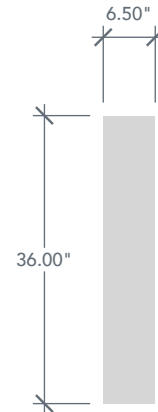

AVAILABLE SIZING

ARTWORK SCALE: 1/2"=1'

1' 0" x 6' 8"

1' 2" x 6' 8"

Daylight Opening

NOTE: BY REQUEST, SIDELITE HEIGHT COMES IN VARYING DIMENSIONS TO A MINIMUM OF 79". EXCESS WILL BE TAKEN FROM BOTTOM RAIL. ALL OTHER DIMENSIONS WILL REMAIN THE SAME.

MATCHING DOORS

DRB1H

Available Widths:

- 2' 6"
- 2' 8"
- 3' 0"