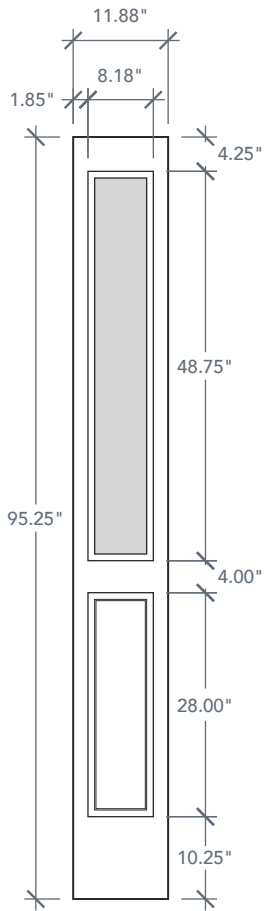

AVAILABLE SIZING

ARTWORK SCALE: 1/2"=1'

1' 0" x 8' 0"

1' 2" x 8' 0"

Daylight Opening

NOTE: BY REQUEST, SIDELITE HEIGHT COMES IN VARYING DIMENSIONS TO A MINIMUM OF 95". EXCESS WILL BE TAKEN FROM BOTTOM RAIL. ALL OTHER DIMENSIONS WILL REMAIN THE SAME.

MATCHING DOORS

DRB1H80

Available Widths:

- 2' 6"
- 2' 8"
- 3' 0"