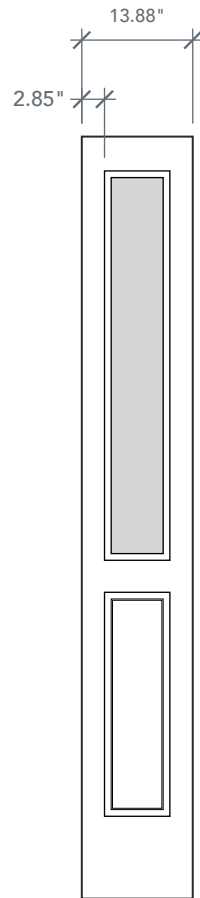

AVAILABLE SIZING

ARTWORK SCALE: 1/2"=1'

1' 0" x 8' 0"

1' 2" x 8' 0"

Daylight Opening

NOTE: BY REQUEST, SIDELITE HEIGHT COMES IN VARYING DIMENSIONS TO A MINIMUM OF 95". EXCESS WILL BE TAKEN FROM BOTTOM RAIL. ALL OTHER DIMENSIONS WILL REMAIN THE SAME.

MATCHING DOORS

DRB1H80

Available Widths:

- 2' 6"
- 2' 8"
- 3' 0"