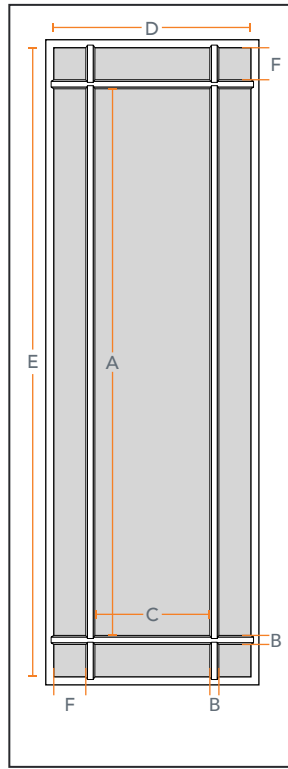

SDL BARS NOVA 45 - 9 LITE

6'8" & 8'0"

SMOOTH & FIR

NOVA SERIES

AVAILABLE SIZING

ARTWORK SCALE: 1/2"=1'

FIR - 9 LITE
ACSDF1D68-9LQ

SMOOTH - 9 LITE
ACSDW1D68-9LQ

FIR - 9 LITE
ACSDF1D80-9LQ

SMOOTH - 9 LITE
ACSDW1D80-9LQ

SDL BAR SIDE PROFILE

ARTWORK SCALE: 1"=1"

DIMENSIONS

HEIGHT	ITEM	WIDTH	A	B	C	D	E	F
6'8"	ACSDF1D68D9LQ/ACSDW1D68D9LQ	2'0"	52.56"	1.13"	2.56"	13.30"	63.33"	4"
	ACSDF1D68A9LQ/ACSDW1D68A9LQ	2'6"	52.56"	1.13"	8.56"	19.30"	63.33"	4"
	ACSDF1D68B9LQ/ACSDW1D68B9LQ	2'8"	52.56"	1.13"	10.56"	21.30"	63.33"	4"
	ACSDF1D68C9LQ/ACSDW1D68C9LQ	3'0"	52.56"	1.13"	14.56"	25.30"	63.33"	4"

HEIGHT	ITEM	WIDTH	A	B	C	D	E	F
8'0"	ACSDF1D80D9LQ/ACSDW1D80D9LQ	2'0"	68.56"	1.13"	2.56"	13.30"	79.33"	4"
	ACSDF1D80A9LQ/ACSDW1D80A9LQ	2'6"	68.56"	1.13"	8.56"	19.30"	79.33"	4"
	ACSDF1D80B9LQ/ACSDW1D80B9LQ	2'8"	68.56"	1.13"	10.56"	21.30"	79.33"	4"
	ACSDF1D80C9LQ/ACSDW1D80C9LQ	3'0"	68.56"	1.13"	14.56"	25.30"	79.33"	4"