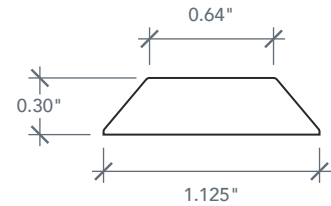

SDL BARS NOVA 45 - 9 LITE

6'8" & 8'0"

SMOOTH & FIR

NOVA SERIES

AVAILABLE SIZING

ARTWORK SCALE: 1/2"=1'

FIR - 9 LITE
ACSDF1D68-9LQ

SMOOTH - 9 LITE
ACSDW1D68-9LQ

FIR - 9 LITE
ACSDF1D80-9LQ

SMOOTH - 9 LITE
ACSDW1D80-9LQ

SDL BAR SIDE PROFILE

ARTWORK SCALE: 1"=1"

DIMENSIONS

HEIGHT	ITEM	WIDTH	A	B	C	D	E	F
6'8"	ACSDF1D68D9LQ/ACSDW1D68D9LQ	2'0"	52.56"	1.13"	2.56"	13.30"	63.33"	4"
	ACSDF1D68A9LQ/ACSDW1D68A9LQ	2'6"	52.56"	1.13"	8.56"	19.30"	63.33"	4"
	ACSDF1D68B9LQ/ACSDW1D68B9LQ	2'8"	52.56"	1.13"	10.56"	21.30"	63.33"	4"
	ACSDF1D68C9LQ/ACSDW1D68C9LQ	3'0"	52.56"	1.13"	14.56"	25.30"	63.33"	4"

HEIGHT	ITEM	WIDTH	A	B	C	D	E	F
8'0"	ACSDF1D80D9LQ/ACSDW1D80D9LQ	2'0"	68.56"	1.13"	2.56"	13.30"	79.33"	4"
	ACSDF1D80A9LQ/ACSDW1D80A9LQ	2'6"	68.56"	1.13"	8.56"	19.30"	79.33"	4"
	ACSDF1D80B9LQ/ACSDW1D80B9LQ	2'8"	68.56"	1.13"	10.56"	21.30"	79.33"	4"
	ACSDF1D80C9LQ/ACSDW1D80C9LQ	3'0"	68.56"	1.13"	14.56"	25.30"	79.33"	4"