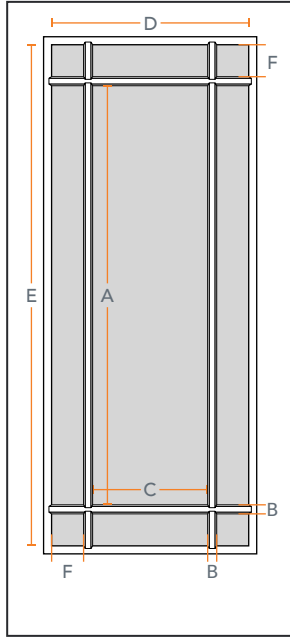

SDL BARS NOVA 45 - 9 LITE

6'8" & 8'0"

SMOOTH & FIR

NOVA SERIES

AVAILABLE SIZING

ARTWORK SCALE: 1/2"=1'

FIR - 9 LITE
ACSDF1D68-9LQ

SMOOTH - 9 LITE
ACSDW1D68-9LQ

FIR - 9 LITE
ACSDF1D80-9LQ

SMOOTH - 9 LITE
ACSDW1D80-9LQ

SDL BAR SIDE PROFILE

ARTWORK SCALE: 1"=1"

DIMENSIONS

HEIGHT	ITEM	WIDTH	A	B	C	D	E	F
6'8"	ACSDF1D68D9LQ/ACSDW1D68D9LQ	2'0"	52.56"	1.13"	2.56"	13.30"	63.33"	4"
	ACSDF1D68A9LQ/ACSDW1D68A9LQ	2'6"	52.56"	1.13"	8.56"	19.30"	63.33"	4"
	ACSDF1D68B9LQ/ACSDW1D68B9LQ	2'8"	52.56"	1.13"	10.56"	21.30"	63.33"	4"
	ACSDF1D68C9LQ/ACSDW1D68C9LQ	3'0"	52.56"	1.13"	14.56"	25.30"	63.33"	4"

HEIGHT	ITEM	WIDTH	A	B	C	D	E	F
8'0"	ACSDF1D80D9LQ/ACSDW1D80D9LQ	2'0"	68.56"	1.13"	2.56"	13.30"	79.33"	4"
	ACSDF1D80A9LQ/ACSDW1D80A9LQ	2'6"	68.56"	1.13"	8.56"	19.30"	79.33"	4"
	ACSDF1D80B9LQ/ACSDW1D80B9LQ	2'8"	68.56"	1.13"	10.56"	21.30"	79.33"	4"
	ACSDF1D80C9LQ/ACSDW1D80C9LQ	3'0"	68.56"	1.13"	14.56"	25.30"	79.33"	4"