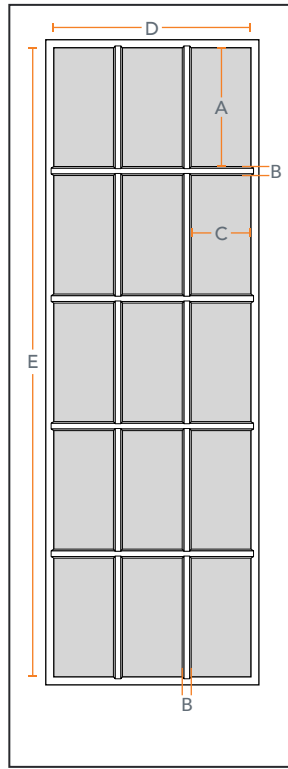

SDL BARS NOVA 45 - 15 LITE

6'8" & 8'0"

SMOOTH & FIR

NOVA SERIES

AVAILABLE SIZING

ARTWORK SCALE: 1/2"=1'

FIR - 15 LITE
ACSDF1D68-15L

SMOOTH - 15 LITE
ACSDW1D68-15L

FIR - 15 LITE
ACSDF1D80-15L

SMOOTH - 15 LITE
ACSDW1D80-15L

SDL BAR SIDE PROFILE

ARTWORK SCALE: 1"=1"

DIMENSIONS

HEIGHT	ITEM	WIDTH	A	B	C	D	E	F
6'8"	ACSDF1D68D15L/ACSDW1D68D15L	2'0"	11.66"	1.13"	3.52"	13.30"	63.33"	N/A
	ACSDF1D68A15L/ACSDW1D68A15L	2'6"	11.66"	1.13"	5.52"	19.30"	63.33"	N/A
	ACSDF1D68B15L/ACSDW1D68B15L	2'8"	11.66"	1.13"	6.12"	21.30"	63.33"	N/A
	ACSDF1D68C15L/ACSDW1D68C15L	3'0"	11.66"	1.13"	7.52"	25.30"	63.33"	N/A

HEIGHT	ITEM	WIDTH	A	B	C	D	E	F
8'0"	ACSDF1D80D15L/ACSDW1D80D15L	2'0"	14.86"	1.13"	3.52"	13.30"	79.33"	N/A
	ACSDF1D80A15L/ACSDW1D80A15L	2'6"	14.86"	1.13"	5.52"	19.30"	79.33"	N/A
	ACSDF1D80B15L/ACSDW1D80B15L	2'8"	14.86"	1.13"	6.12"	21.30"	79.33"	N/A
	ACSDF1D80C15L/ACSDW1D80C15L	3'0"	14.86"	1.13"	7.52"	25.30"	79.33"	N/A