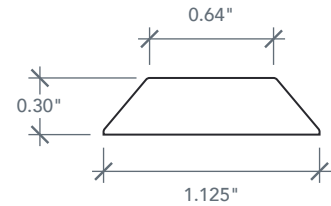

SDL BARS NOVA 45 - 15 LITE

6'8" & 8'0"

SMOOTH & FIR

NOVA SERIES

AVAILABLE SIZING

ARTWORK SCALE: 1/2"=1'

FIR - 15 LITE
ACSDF1D68-15L

SMOOTH - 15 LITE
ACSDW1D68-15L

FIR - 15 LITE
ACSDF1D80-15L

SMOOTH - 15 LITE
ACSDW1D80-15L

SDL BAR SIDE PROFILE

ARTWORK SCALE: 1"=1"

DIMENSIONS

HEIGHT	ITEM	WIDTH	A	B	C	D	E	F
6'8"	ACSDF1D68D15L/ACSDW1D68D15L	2'0"	11.66"	1.13"	3.52"	13.30"	63.33"	N/A
	ACSDF1D68A15L/ACSDW1D68A15L	2'6"	11.66"	1.13"	5.52"	19.30"	63.33"	N/A
	ACSDF1D68B15L/ACSDW1D68B15L	2'8"	11.66"	1.13"	6.12"	21.30"	63.33"	N/A
	ACSDF1D68C15L/ACSDW1D68C15L	3'0"	11.66"	1.13"	7.52"	25.30"	63.33"	N/A

HEIGHT	ITEM	WIDTH	A	B	C	D	E	F
8'0"	ACSDF1D80D15L/ACSDW1D80D15L	2'0"	14.86"	1.13"	3.52"	13.30"	79.33"	N/A
	ACSDF1D80A15L/ACSDW1D80A15L	2'6"	14.86"	1.13"	5.52"	19.30"	79.33"	N/A
	ACSDF1D80B15L/ACSDW1D80B15L	2'8"	14.86"	1.13"	6.12"	21.30"	79.33"	N/A
	ACSDF1D80C15L/ACSDW1D80C15L	3'0"	14.86"	1.13"	7.52"	25.30"	79.33"	N/A