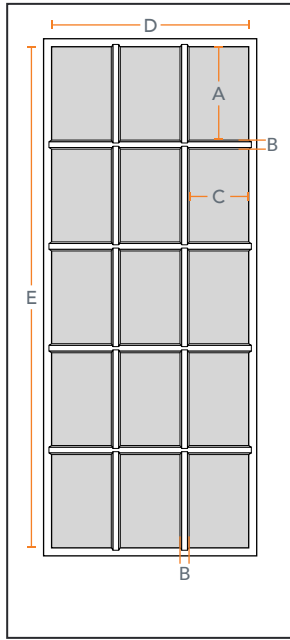

SDL BARS NOVA 45 - 15 LITE

6'8" & 8'0"

SMOOTH & FIR

NOVA SERIES

AVAILABLE SIZING

ARTWORK SCALE: 1/2"=1'

FIR - 15 LITE
ACSDF1D68-15L

SMOOTH - 15 LITE
ACSDW1D68-15L

FIR - 15 LITE
ACSDF1D80-15L

SMOOTH - 15 LITE
ACSDW1D80-15L

SDL BAR SIDE PROFILE

ARTWORK SCALE: 1"=1"

DIMENSIONS

HEIGHT	ITEM	WIDTH	A	B	C	D	E	F
6'8"	ACSDF1D68D15L/ACSDW1D68D15L	2'0"	11.66"	1.13"	3.52"	13.30"	63.33"	N/A
	ACSDF1D68A15L/ACSDW1D68A15L	2'6"	11.66"	1.13"	5.52"	19.30"	63.33"	N/A
	ACSDF1D68B15L/ACSDW1D68B15L	2'8"	11.66"	1.13"	6.12"	21.30"	63.33"	N/A
	ACSDF1D68C15L/ACSDW1D68C15L	3'0"	11.66"	1.13"	7.52"	25.30"	63.33"	N/A

HEIGHT	ITEM	WIDTH	A	B	C	D	E	F
8'0"	ACSDF1D80D15L/ACSDW1D80D15L	2'0"	14.86"	1.13"	3.52"	13.30"	79.33"	N/A
	ACSDF1D80A15L/ACSDW1D80A15L	2'6"	14.86"	1.13"	5.52"	19.30"	79.33"	N/A
	ACSDF1D80B15L/ACSDW1D80B15L	2'8"	14.86"	1.13"	6.12"	21.30"	79.33"	N/A
	ACSDF1D80C15L/ACSDW1D80C15L	3'0"	14.86"	1.13"	7.52"	25.30"	79.33"	N/A