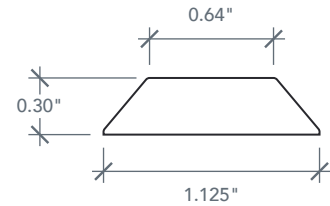

## AVAILABLE SIZING

ARTWORK SCALE: 1/2"=1'

**FIR - 12 LITE**  
ACSDF1D68-12L34

**SMOOTH - 12 LITE**  
ACSDW1D68-12L34

**FIR - 12 LITE**  
ACSDF1D80-12L34

**SMOOTH - 12 LITE**  
ACSDW1D80-12L34

## SDL BAR SIDE PROFILE

ARTWORK SCALE: 1"=1"

## DIMENSIONS

HEIGHT	ITEM	WIDTH	A	B	C	D	E	F
6'8"	ACSDF1D68D12L34/ACSDW1D68D12L34	2'0"	14.86"	1.13"	3.52"	13.30"	63.33"	N/A
	ACSDF1D68A12L34/ACSDW1D68A12L34	2'6"	14.86"	1.13"	5.52"	19.30"	63.33"	N/A
	ACSDF1D68B12L34/ACSDW1D68B12L34	2'8"	14.86"	1.13"	6.12"	21.30"	63.33"	N/A
	ACSDF1D68C12L34/ACSDW1D68C12L34	3'0"	14.86"	1.13"	7.52"	25.30"	63.33"	N/A

HEIGHT	ITEM	WIDTH	A	B	C	D	E	F
8'0"	ACSDF1D80D12L34/ACSDW1D80D12L34	2'0"	18.86"	1.13"	3.52"	13.30"	79.33"	N/A
	ACSDF1D80A12L34/ACSDW1D80A12L34	2'6"	18.86"	1.13"	5.52"	19.30"	79.33"	N/A
	ACSDF1D80B12L34/ACSDW1D80B12L34	2'8"	18.86"	1.13"	6.12"	21.30"	79.33"	N/A
	ACSDF1D80C12L34/ACSDW1D80C12L34	3'0"	18.86"	1.13"	7.52"	25.30"	79.33"	N/A