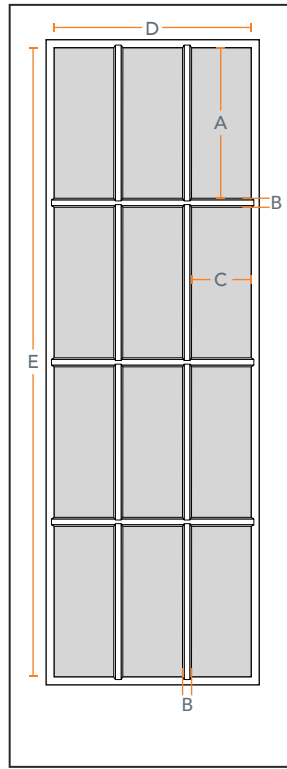

## AVAILABLE SIZING

ARTWORK SCALE: 1/2"=1'

**FIR - 12 LITE**  
ACSDF1D68-12L34

**SMOOTH - 12 LITE**  
ACSDW1D68-12L34

**FIR - 12 LITE**  
ACSDF1D80-12L34

**SMOOTH - 12 LITE**  
ACSDW1D80-12L34

## SDL BAR SIDE PROFILE

ARTWORK SCALE: 1"=1"

## DIMENSIONS

HEIGHT	ITEM	WIDTH	A	B	C	D	E	F
6'8"	ACSDF1D68D12L34/ACSDW1D68D12L34	2'0"	14.86"	1.13"	3.52"	13.30"	63.33"	N/A
	ACSDF1D68A12L34/ACSDW1D68A12L34	2'6"	14.86"	1.13"	5.52"	19.30"	63.33"	N/A
	ACSDF1D68B12L34/ACSDW1D68B12L34	2'8"	14.86"	1.13"	6.12"	21.30"	63.33"	N/A
	ACSDF1D68C12L34/ACSDW1D68C12L34	3'0"	14.86"	1.13"	7.52"	25.30"	63.33"	N/A

HEIGHT	ITEM	WIDTH	A	B	C	D	E	F
8'0"	ACSDF1D80D12L34/ACSDW1D80D12L34	2'0"	18.86"	1.13"	3.52"	13.30"	79.33"	N/A
	ACSDF1D80A12L34/ACSDW1D80A12L34	2'6"	18.86"	1.13"	5.52"	19.30"	79.33"	N/A
	ACSDF1D80B12L34/ACSDW1D80B12L34	2'8"	18.86"	1.13"	6.12"	21.30"	79.33"	N/A
	ACSDF1D80C12L34/ACSDW1D80C12L34	3'0"	18.86"	1.13"	7.52"	25.30"	79.33"	N/A