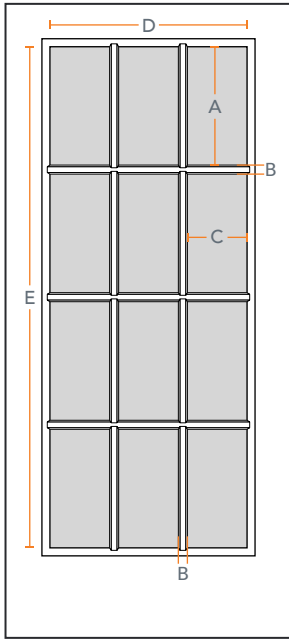

## AVAILABLE SIZING

ARTWORK SCALE: 1/2"=1'

**FIR - 12 LITE**  
ACSDF1D68-12L34

**SMOOTH - 12 LITE**  
ACSDW1D68-12L34

**FIR - 12 LITE**  
ACSDF1D80-12L34

**SMOOTH - 12 LITE**  
ACSDW1D80-12L34

## SDL BAR SIDE PROFILE

ARTWORK SCALE: 1"=1"

## DIMENSIONS

HEIGHT	ITEM	WIDTH	A	B	C	D	E	F
6'8"	ACSDF1D68D12L34/ACSDW1D68D12L34	2'0"	14.86"	1.13"	3.52"	13.30"	63.33"	N/A
	ACSDF1D68A12L34/ACSDW1D68A12L34	2'6"	14.86"	1.13"	5.52"	19.30"	63.33"	N/A
	ACSDF1D68B12L34/ACSDW1D68B12L34	2'8"	14.86"	1.13"	6.12"	21.30"	63.33"	N/A
	ACSDF1D68C12L34/ACSDW1D68C12L34	3'0"	14.86"	1.13"	7.52"	25.30"	63.33"	N/A

HEIGHT	ITEM	WIDTH	A	B	C	D	E	F
8'0"	ACSDF1D80D12L34/ACSDW1D80D12L34	2'0"	18.86"	1.13"	3.52"	13.30"	79.33"	N/A
	ACSDF1D80A12L34/ACSDW1D80A12L34	2'6"	18.86"	1.13"	5.52"	19.30"	79.33"	N/A
	ACSDF1D80B12L34/ACSDW1D80B12L34	2'8"	18.86"	1.13"	6.12"	21.30"	79.33"	N/A
	ACSDF1D80C12L34/ACSDW1D80C12L34	3'0"	18.86"	1.13"	7.52"	25.30"	79.33"	N/A