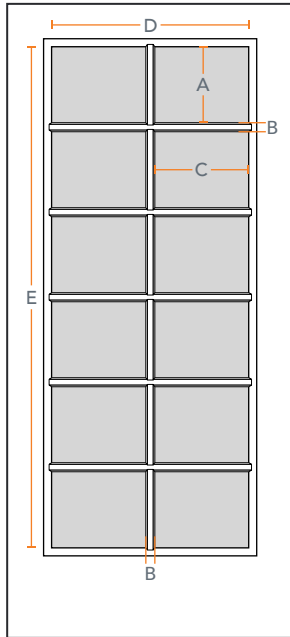

SDL BARS NOVA 45 - 12 LITE

6'8" & 8'0"

SMOOTH & FIR

NOVA SERIES

AVAILABLE SIZING

ARTWORK SCALE: 1/2"=1'

FIR - 12 LITE
ACSDF1D68-12L26

SMOOTH - 12 LITE
ACSDW1D68-12L26

FIR - 12 LITE
ACSDF1D80-12L26

SMOOTH - 12 LITE
ACSDW1D80-12L26

SDL BAR SIDE PROFILE

ARTWORK SCALE: 1"=1"

DIMENSIONS

HEIGHT	ITEM	WIDTH	A	B	C	D	E	F
6'8"	ACSDF1D68D12L26/ACSDW1D68D12L26	2'0"	9.53"	1.13"	5.84"	13.30"	63.33"	N/A
	ACSDF1D68A12L26/ACSDW1D68A12L26	2'6"	9.53"	1.13"	8.84"	19.30"	63.33"	N/A
	ACSDF1D68B12L26/ACSDW1D68B12L26	2'8"	9.53"	1.13"	9.84"	21.30"	63.33"	N/A
	ACSDF1D68C12L26/ACSDW1D68C12L26	3'0"	9.53"	1.13"	11.84"	25.30"	63.33"	N/A

HEIGHT	ITEM	WIDTH	A	B	C	D	E	F
8'0"	ACSDF1D80D12L26/ACSDW1D80D12L26	2'0"	12.20"	1.13"	5.84"	13.30"	79.33"	N/A
	ACSDF1D80A12L26/ACSDW1D80A12L26	2'6"	12.20"	1.13"	8.84"	19.30"	79.33"	N/A
	ACSDF1D80B12L26/ACSDW1D80B12L26	2'8"	12.20"	1.13"	9.84"	21.30"	79.33"	N/A
	ACSDF1D80C12L26/ACSDW1D80C12L26	3'0"	12.20"	1.13"	11.84"	25.30"	79.33"	N/A