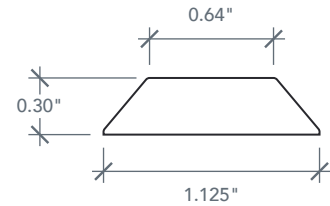

SDL BARS NOVA 45 - 12 LITE

6'8" & 8'0"

SMOOTH & FIR

NOVA SERIES

AVAILABLE SIZING

ARTWORK SCALE: 1/2"=1'

FIR - 12 LITE
ACSDF1D68-12L26

SMOOTH - 12 LITE
ACSDW1D68-12L26

FIR - 12 LITE
ACSDF1D80-12L26

SMOOTH - 12 LITE
ACSDW1D80-12L26

SDL BAR SIDE PROFILE

ARTWORK SCALE: 1"=1"

DIMENSIONS

HEIGHT	ITEM	WIDTH	A	B	C	D	E	F
6'8"	ACSDF1D68D12L26/ACSDW1D68D12L26	2'0"	9.53"	1.13"	5.84"	13.30"	63.33"	N/A
	ACSDF1D68A12L26/ACSDW1D68A12L26	2'6"	9.53"	1.13"	8.84"	19.30"	63.33"	N/A
	ACSDF1D68B12L26/ACSDW1D68B12L26	2'8"	9.53"	1.13"	9.84"	21.30"	63.33"	N/A
	ACSDF1D68C12L26/ACSDW1D68C12L26	3'0"	9.53"	1.13"	11.84"	25.30"	63.33"	N/A

HEIGHT	ITEM	WIDTH	A	B	C	D	E	F
8'0"	ACSDF1D80D12L26/ACSDW1D80D12L26	2'0"	12.20"	1.13"	5.84"	13.30"	79.33"	N/A
	ACSDF1D80A12L26/ACSDW1D80A12L26	2'6"	12.20"	1.13"	8.84"	19.30"	79.33"	N/A
	ACSDF1D80B12L26/ACSDW1D80B12L26	2'8"	12.20"	1.13"	9.84"	21.30"	79.33"	N/A
	ACSDF1D80C12L26/ACSDW1D80C12L26	3'0"	12.20"	1.13"	11.84"	25.30"	79.33"	N/A