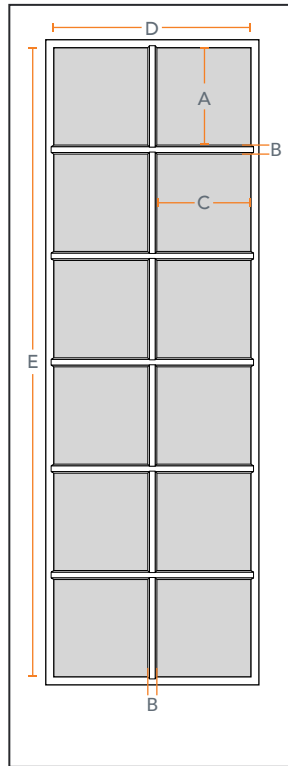

SDL BARS NOVA 45 - 12 LITE

6'8" & 8'0"

SMOOTH & FIR

NOVA SERIES

AVAILABLE SIZING

ARTWORK SCALE: 1/2"=1'

FIR - 12 LITE
ACSDF1D68-12L26

SMOOTH - 12 LITE
ACSDW1D68-12L26

FIR - 12 LITE
ACSDF1D80-12L26

SMOOTH - 12 LITE
ACSDW1D80-12L26

SDL BAR SIDE PROFILE

ARTWORK SCALE: 1"=1"

DIMENSIONS

HEIGHT	ITEM	WIDTH	A	B	C	D	E	F
6'8"	ACSDF1D68D12L26/ACSDW1D68D12L26	2'0"	9.53"	1.13"	5.84"	13.30"	63.33"	N/A
	ACSDF1D68A12L26/ACSDW1D68A12L26	2'6"	9.53"	1.13"	8.84"	19.30"	63.33"	N/A
	ACSDF1D68B12L26/ACSDW1D68B12L26	2'8"	9.53"	1.13"	9.84"	21.30"	63.33"	N/A
	ACSDF1D68C12L26/ACSDW1D68C12L26	3'0"	9.53"	1.13"	11.84"	25.30"	63.33"	N/A

HEIGHT	ITEM	WIDTH	A	B	C	D	E	F
8'0"	ACSDF1D80D12L26/ACSDW1D80D12L26	2'0"	12.20"	1.13"	5.84"	13.30"	79.33"	N/A
	ACSDF1D80A12L26/ACSDW1D80A12L26	2'6"	12.20"	1.13"	8.84"	19.30"	79.33"	N/A
	ACSDF1D80B12L26/ACSDW1D80B12L26	2'8"	12.20"	1.13"	9.84"	21.30"	79.33"	N/A
	ACSDF1D80C12L26/ACSDW1D80C12L26	3'0"	12.20"	1.13"	11.84"	25.30"	79.33"	N/A