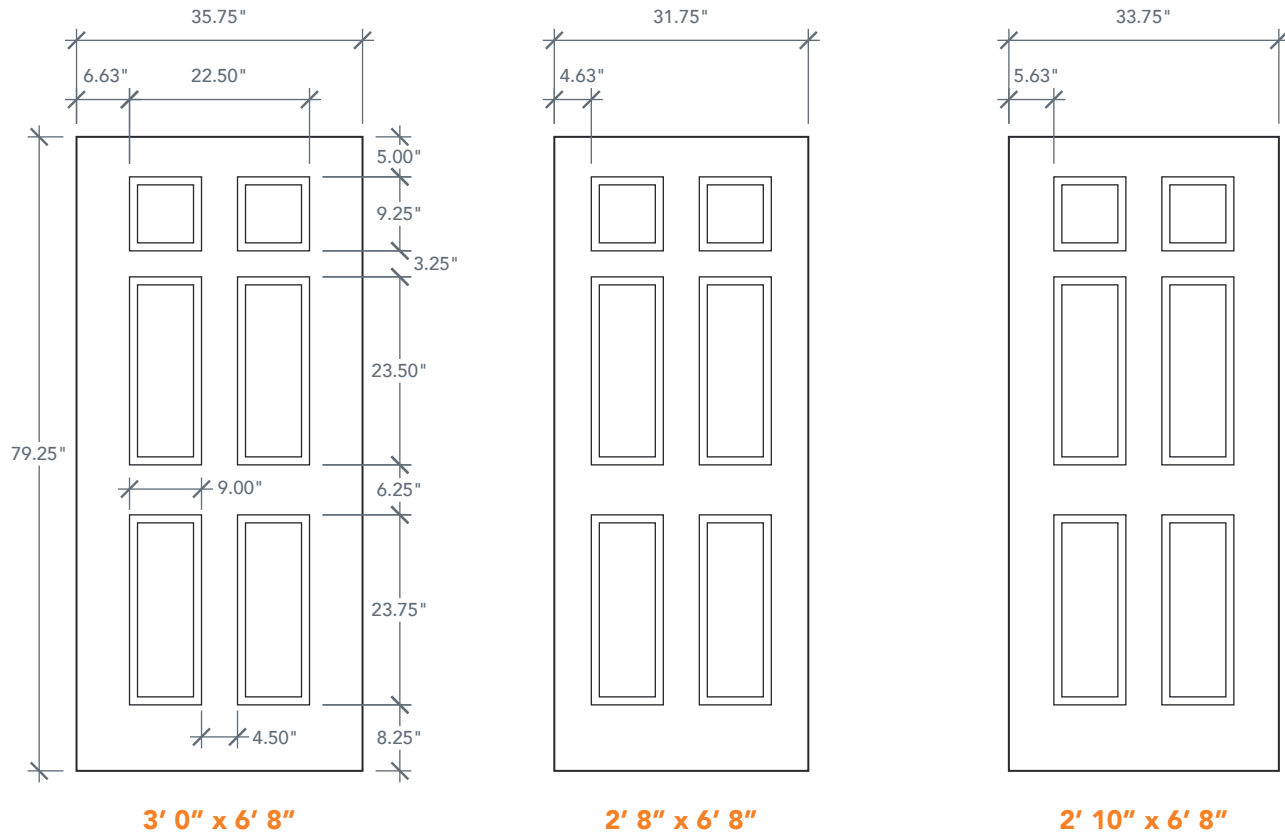

6'8" DRZ63 TRUE SIX PANEL NARROW DOOR

BRUSHED SERIES

AVAILABLE SIZING

ARTWORK SCALE: 1/2"=1'

NOTE: BY REQUEST, DOOR HEIGHT COMES IN VARYING DIMENSIONS TO A MINIMUM OF 79". EXCESS WILL BE TAKEN FROM BOTTOM RAIL. ALL OTHER DIMENSIONS WILL REMAIN THE SAME.

CUTOUTS & GLASS

A = DISTANCE FROM TOP OF DOOR TO TOP OF OPENING

MATCHING SIDELITES