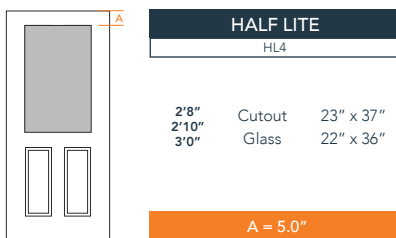

6'8" DRZ63 TRUE SIX PANEL NARROW DOOR

BRUSHED SERIES

AVAILABLE SIZING

ARTWORK SCALE: 1/2"=1'

NOTE: BY REQUEST, DOOR HEIGHT COMES IN VARYING DIMENSIONS TO A MINIMUM OF 79". EXCESS WILL BE TAKEN FROM BOTTOM RAIL. ALL OTHER DIMENSIONS WILL REMAIN THE SAME.

CUTOUTS & GLASS

A = DISTANCE FROM TOP OF DOOR TO TOP OF OPENING

MATCHING SIDELITES