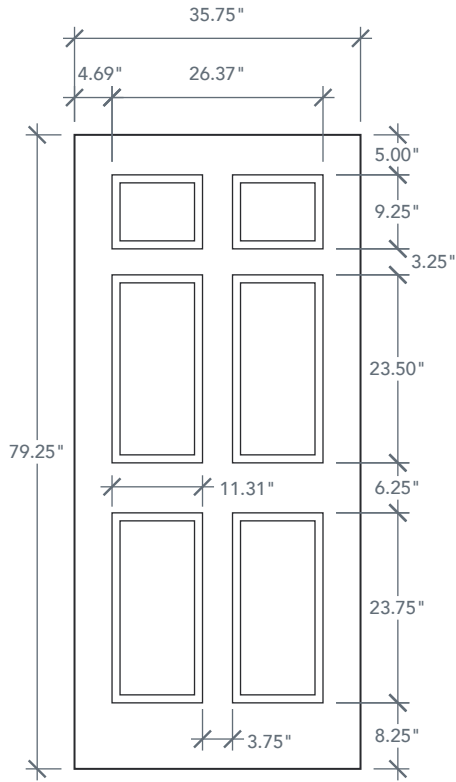

## AVAILABLE SIZING

ARTWORK SCALE: 1/2"=1'

**3' 0" x 6' 8"**

NOTE: BY REQUEST, DOOR HEIGHT COMES IN VARYING DIMENSIONS TO A MINIMUM OF 79". EXCESS WILL BE TAKEN FROM BOTTOM RAIL. ALL OTHER DIMENSIONS WILL REMAIN THE SAME.

## CUTOUTS & GLASS

TOP LITE			
			TL5
2'6"	Cutout	21" x 9 1/4"	
	Glass	20" x 8 1/4"	
			TL1
3'0"	Cutout	26 1/2" x 9 1/4"	
	Glass	25 1/2" x 8 1/4"	
A = 5.0"			

HALF LITE			
2'6"	Cutout	21" x 37"	
	Glass	20" x 36"	
A = 5.0"			

A = DISTANCE FROM TOP OF DOOR TO TOP OF OPENING

## MATCHING SIDELITES

SLZ60

Available Widths:

- 1' 0"
- 1' 2"