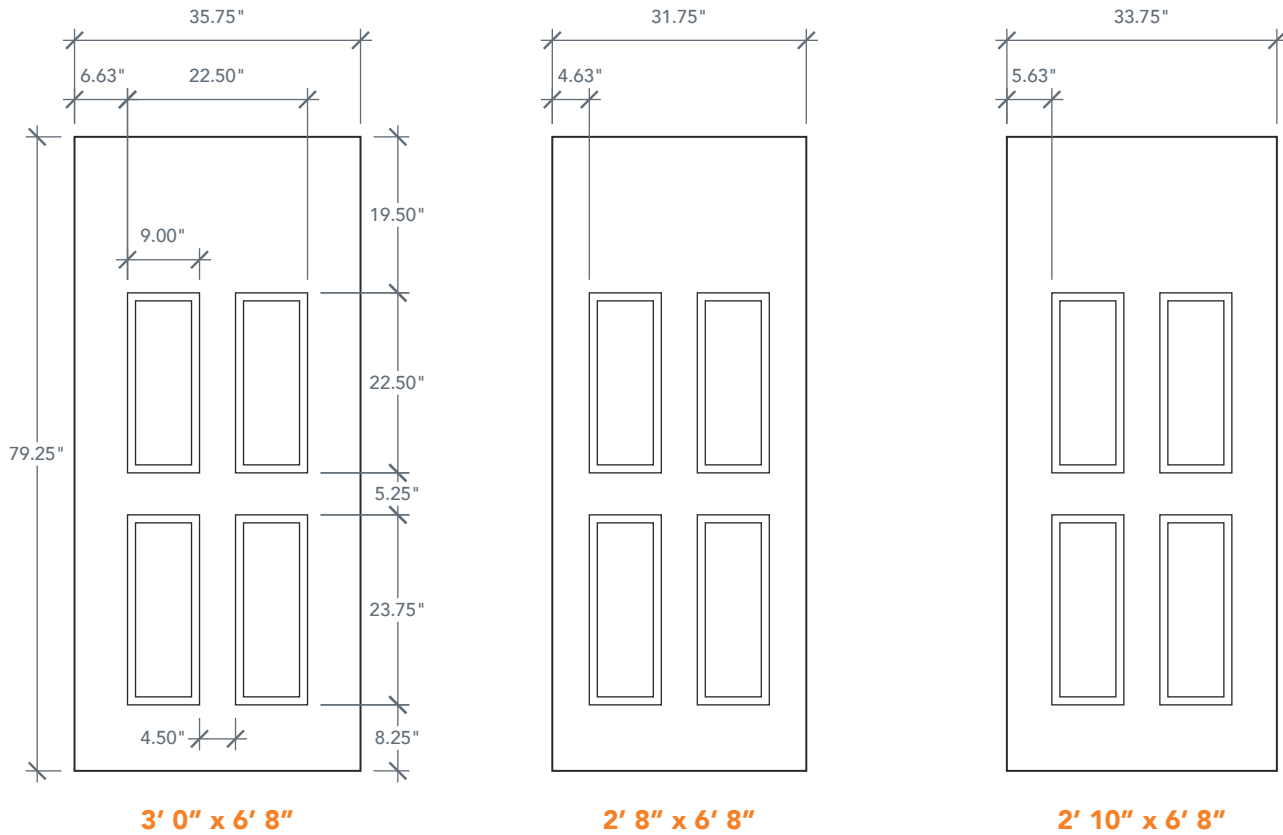

6'8" DRZ40 FOUR PANEL BLANK TOP DOOR

BRUSHED SERIES

AVAILABLE SIZING

ARTWORK SCALE: 1/2"=1'

3' 0" x 6' 8"

2' 8" x 6' 8"

2' 10" x 6' 8"

NOTE: BY REQUEST, DOOR HEIGHT COMES IN VARYING DIMENSIONS TO A MINIMUM OF 79". EXCESS WILL BE TAKEN FROM BOTTOM RAIL. ALL OTHER DIMENSIONS WILL REMAIN THE SAME.

CUTOUTS & GLASS

HALF ROUND LITE
HR1

2'8" Cutout 23" x 11"
2'10" Glass 22" x 10"
3'0"

A = 4.0"

HALF LITE
HL4

2'8" Cutout 23" x 37"
2'10" Glass 22" x 36"
3'0"

A = 5.0"

FULL LITE
FL7

2'8" Cutout 23" x 65"
2'10" Glass 22" x 64"
3'0"

A = 6.0"

A = DISTANCE FROM TOP OF DOOR TO TOP OF OPENING

MATCHING SIDELITES

SLZ60

Available Widths:
1' 0"
1' 2"