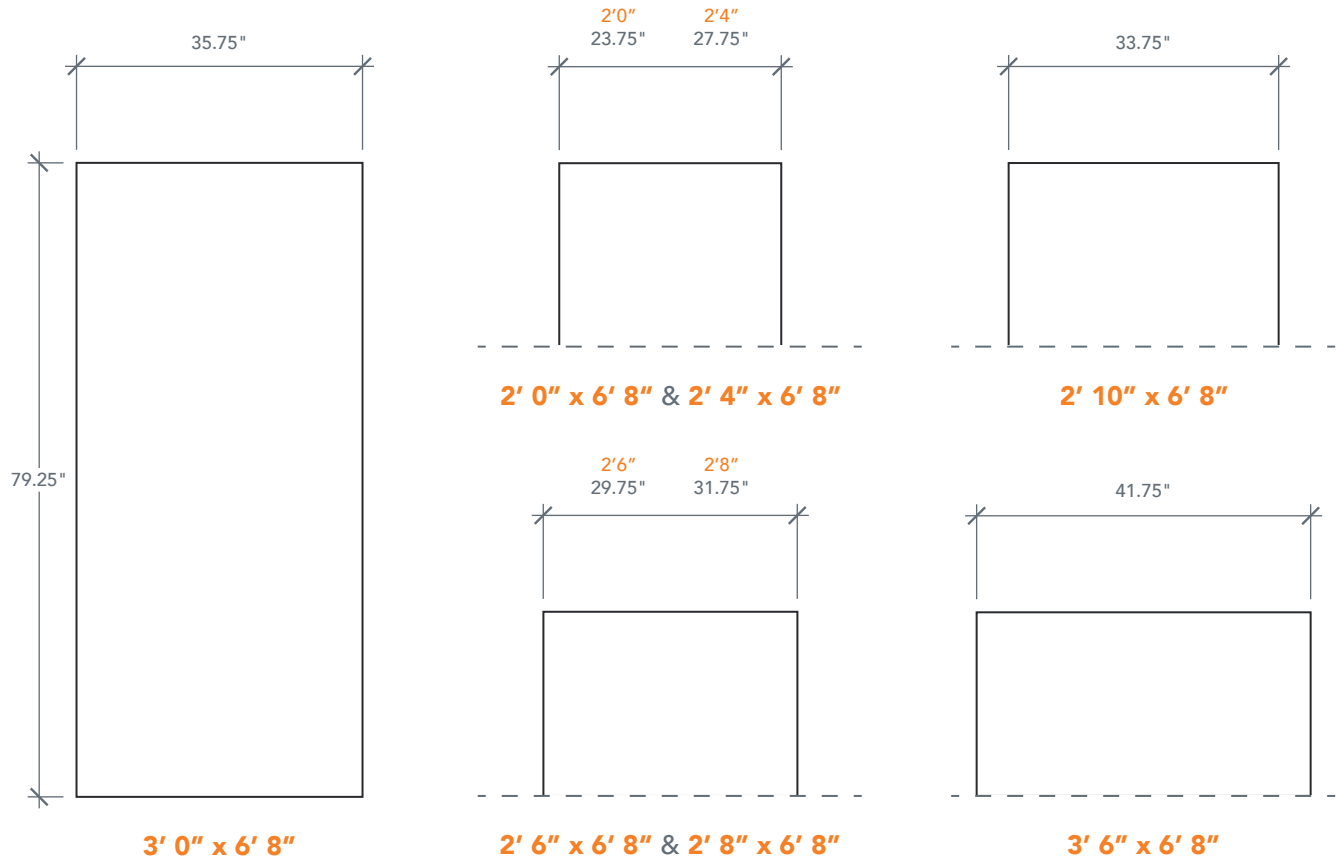

6'8" DRZ00 FLUSH PANEL DOOR

BRUSHED SERIES

AVAILABLE SIZING

ARTWORK SCALE: 1/2"=1'

NOTE: BY REQUEST, DOOR HEIGHT COMES IN VARYING DIMENSIONS TO A MINIMUM OF 79". EXCESS WILL BE TAKEN FROM BOTTOM RAIL. ALL OTHER DIMENSIONS WILL REMAIN THE SAME.

CUTOUTS & GLASS

	FULL LITE	
	FL5	
	2'6"	Cutout 21" x 65" Glass 20" x 64"
	FL7	
2'8"	Cutout 23" x 65"	
2'10"	Glass 22" x 64"	
3'0"		
A = 6.0"		

A = DISTANCE FROM TOP OF DOOR TO TOP OF OPENING

MATCHING SIDELITES

	SLZ00
	Available Widths:
	1' 0"
	1' 2"