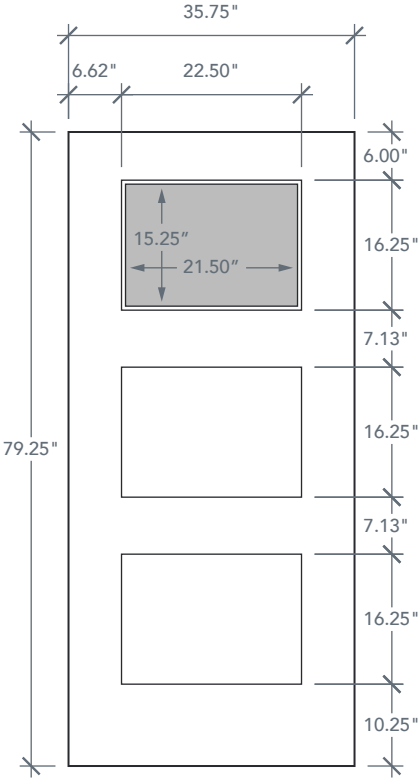

# 6'8" DRS3JL DIRECT GLAZED 3 PANEL DOOR

SMOOTH

SHAKER PROFILE

CRAFTSMAN SERIES

## AVAILABLE SIZING

ARTWORK SCALE: 1/2"=1'

**3' 0" x 6' 8"**

NOTE: BY REQUEST, DOOR HEIGHT COMES IN VARYING DIMENSIONS TO A MINIMUM OF 79". EXCESS WILL BE TAKEN FROM BOTTOM RAIL. ALL OTHER DIMENSIONS WILL REMAIN THE SAME.