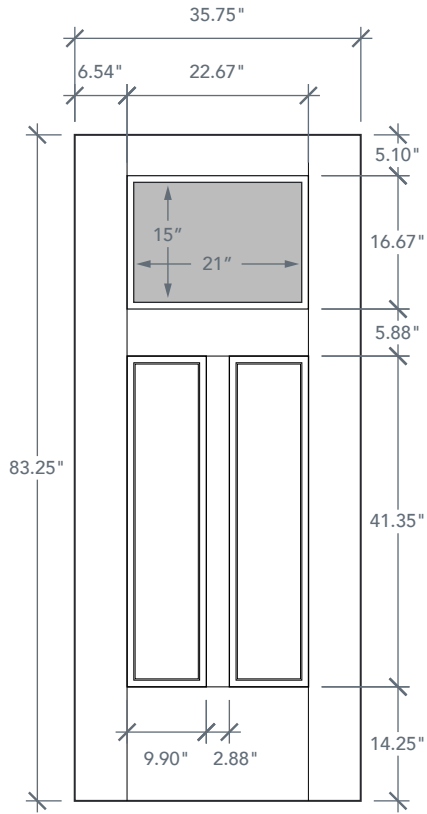

# 7'0" DRS3B70L DIRECT GLAZED CRAFTSMAN

BRUSHED SMOOTH

NOVA 90 PANEL DETAIL

CRAFTSMAN SERIES

## AVAILABLE SIZING

ARTWORK SCALE: 1/2"=1'

**3' 0" x 7' 0"**

NOTE: BY REQUEST, DOOR HEIGHT COMES IN VARYING DIMENSIONS TO A MINIMUM OF 83". EXCESS WILL BE TAKEN FROM BOTTOM RAIL. ALL OTHER DIMENSIONS WILL REMAIN THE SAME.