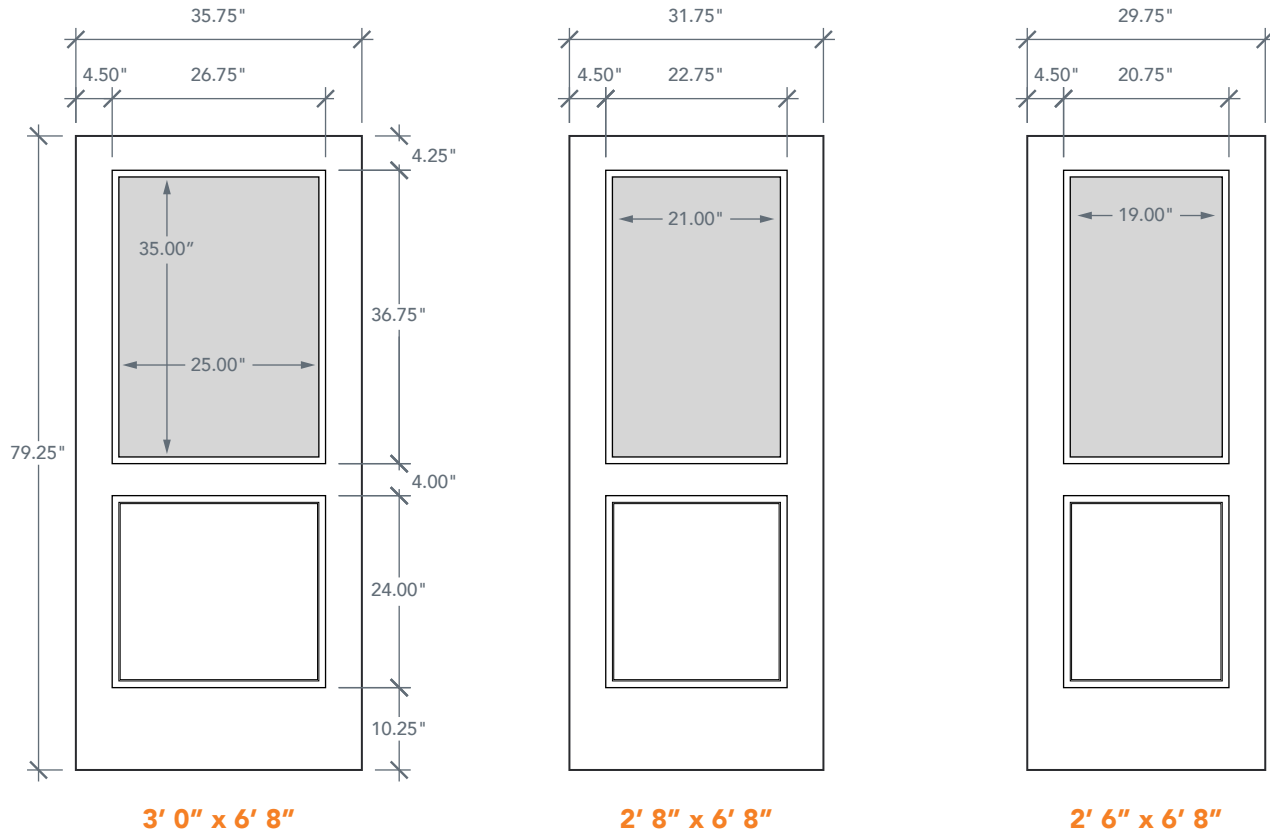

6'8" DRS1H NOVA 90 1/2 LITE

BRUSHED SMOOTH

DIRECT GLAZED

NOVA SERIES

AVAILABLE SIZING

ARTWORK SCALE: 1/2"=1'

NOTE: BY REQUEST, DOOR HEIGHT COMES IN VARYING DIMENSIONS TO A MINIMUM OF 79". EXCESS WILL BE TAKEN FROM BOTTOM RAIL. ALL OTHER DIMENSIONS WILL REMAIN THE SAME.

MATCHING SIDELITES

SLS1H

Available Widths:

1' 0"

1' 2"