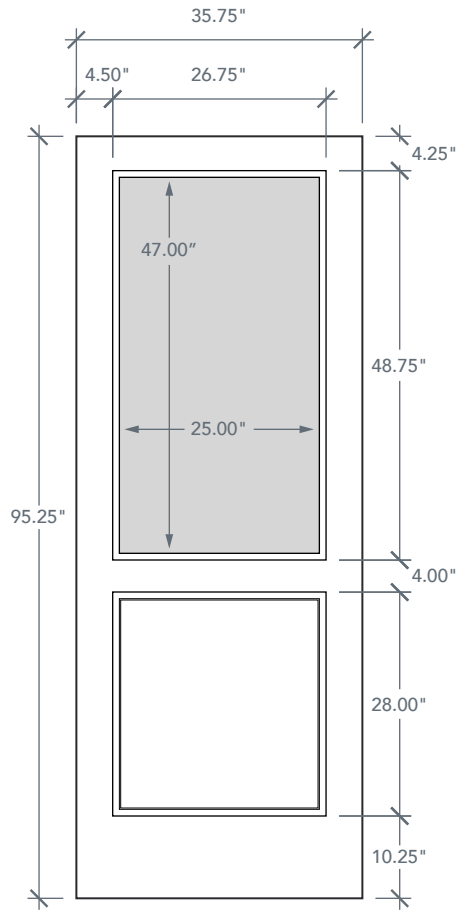

# 8'0" DRS1H80 NOVA 90 1/2 LITE

BRUSHED SMOOTH

DIRECT GLAZED

NOVA SERIES

## AVAILABLE SIZING

ARTWORK SCALE: 1/2"=1'

**3' 0" x 8' 0"**

**2' 8" x 8' 0"**

**2' 6" x 8' 0"**

NOTE: BY REQUEST, DOOR HEIGHT COMES IN VARYING DIMENSIONS TO A MINIMUM OF 95". EXCESS WILL BE TAKEN FROM BOTTOM RAIL. ALL OTHER DIMENSIONS WILL REMAIN THE SAME.

## MATCHING SIDELITES

SLS1H80

Available Widths:

1' 0"

1' 2"