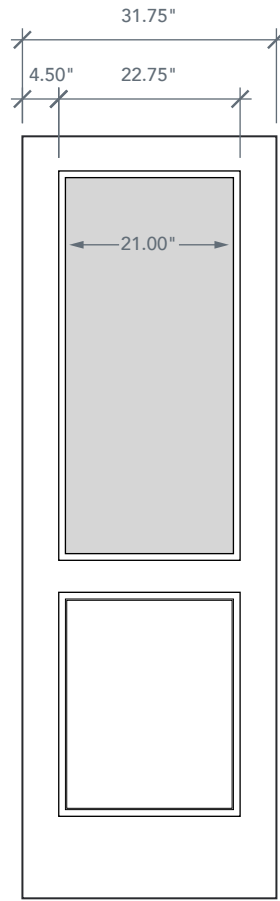

# 8'0" DRS1H80 NOVA 90 1/2 LITE

BRUSHED SMOOTH

DIRECT GLAZED

NOVA SERIES

## AVAILABLE SIZING

ARTWORK SCALE: 1/2"=1'

**3' 0" x 8' 0"**

**2' 8" x 8' 0"**

**2' 6" x 8' 0"**

NOTE: BY REQUEST, DOOR HEIGHT COMES IN VARYING DIMENSIONS TO A MINIMUM OF 95". EXCESS WILL BE TAKEN FROM BOTTOM RAIL. ALL OTHER DIMENSIONS WILL REMAIN THE SAME.

## MATCHING SIDELITES

SLS1H80

Available Widths:

1' 0"

1' 2"