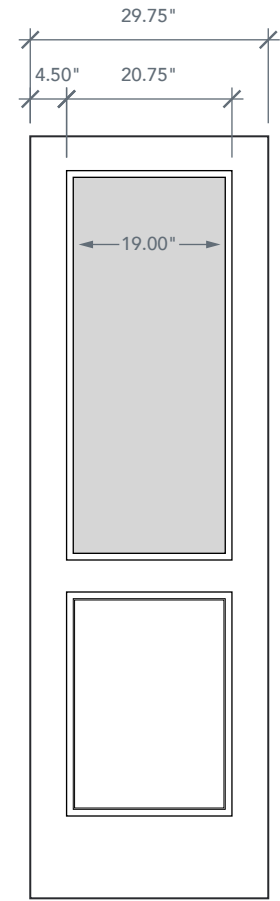

# 8'0" DRS1H80 NOVA 90 1/2 LITE

BRUSHED SMOOTH

DIRECT GLAZED

NOVA SERIES

## AVAILABLE SIZING

ARTWORK SCALE: 1/2"=1'

**3' 0" x 8' 0"**

**2' 8" x 8' 0"**

**2' 6" x 8' 0"**

NOTE: BY REQUEST, DOOR HEIGHT COMES IN VARYING DIMENSIONS TO A MINIMUM OF 95". EXCESS WILL BE TAKEN FROM BOTTOM RAIL. ALL OTHER DIMENSIONS WILL REMAIN THE SAME.

## MATCHING SIDELITES

SLS1H80

Available Widths:

1' 0"

1' 2"