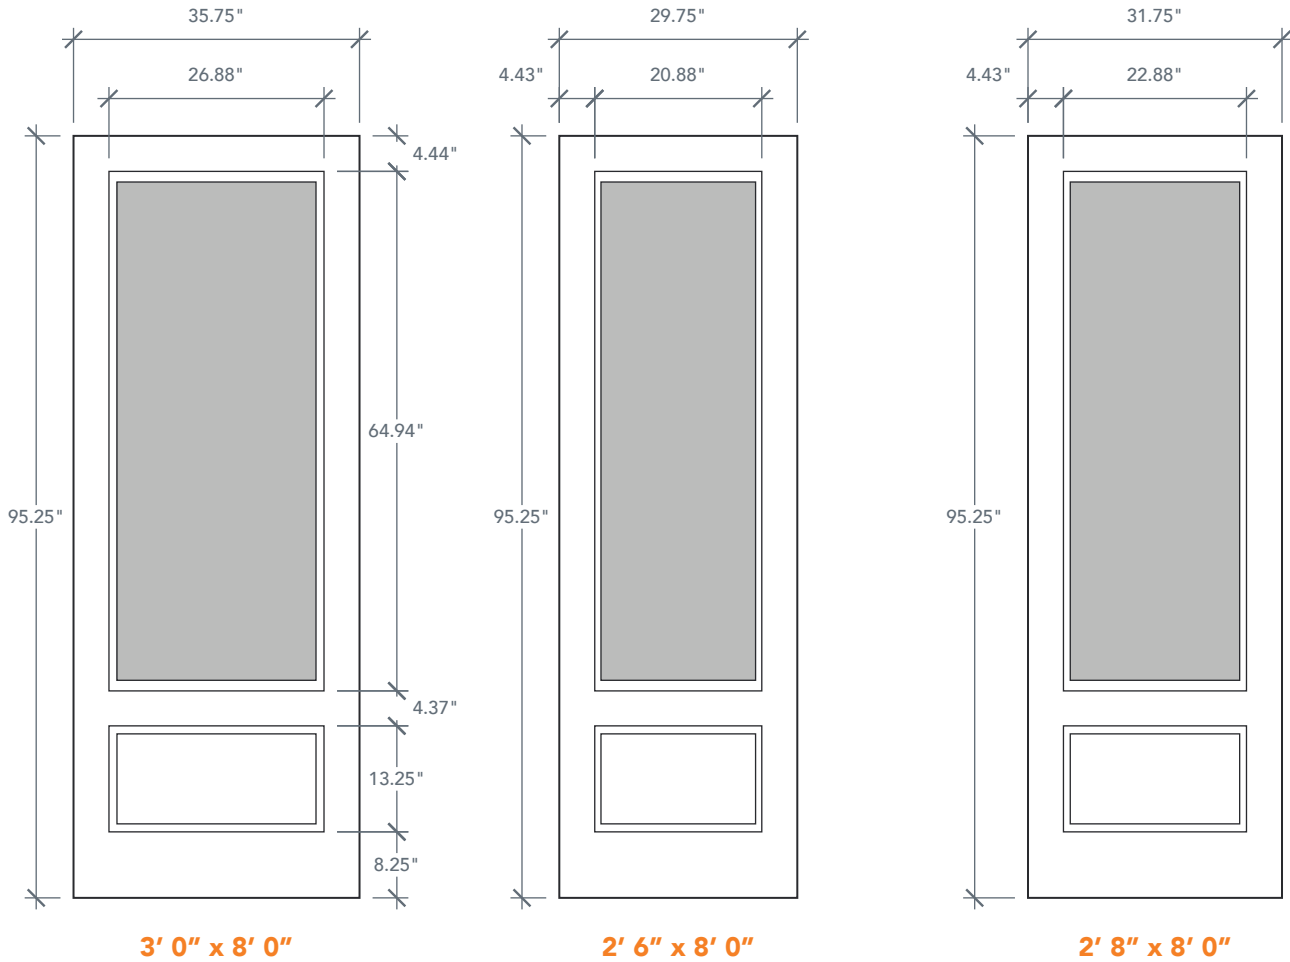

8'0" DRM1380 FLUSH GLAZED 3/4 LITE DOOR MAHOGANY SERIES

AVAILABLE SIZING

ARTWORK SCALE: 1/2"=1'

NOTE: BY REQUEST, DOOR HEIGHT COMES IN VARYING DIMENSIONS TO A MINIMUM OF 79". EXCESS WILL BE TAKEN FROM BOTTOM RAIL. ALL OTHER DIMENSIONS WILL REMAIN THE SAME.

GLASS & DAYLIGHT OPENING

CUTOUTS & GLASS

FULL LITE		
2'6"	Glass	20" x 64"
	Daylight	19 1/4" x 63 1/4"
2'8"	Glass	22" x 64"
	Daylight	21 1/4" x 63 1/4"
3'0"	Glass	26" x 64"
	Daylight	25 1/4" x 63 1/4"
A = 4.44"		

A = DISTANCE FROM TOP OF DOOR TO TOP OF OPENING