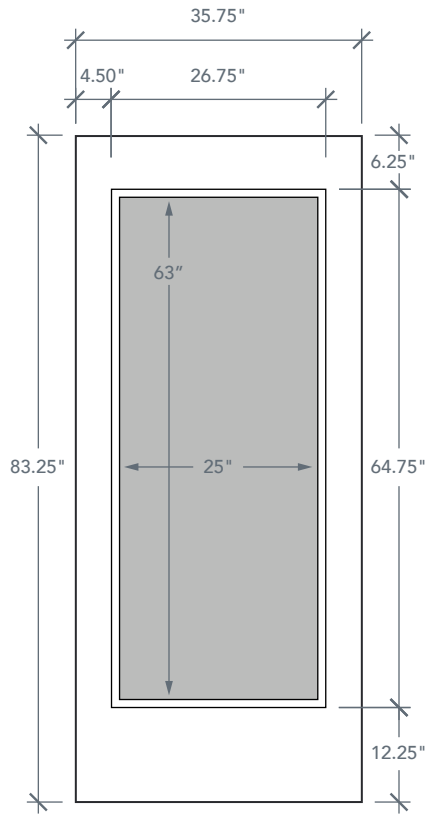

**AVAILABLE SIZING**

ARTWORK SCALE: 1/2"=1'

**3' 0" x 7' 0"**

NOTE: BY REQUEST, DOOR HEIGHT COMES IN VARYING DIMENSIONS TO A MINIMUM OF 79". EXCESS WILL BE TAKEN FROM BOTTOM RAIL. ALL OTHER DIMENSIONS WILL REMAIN THE SAME.