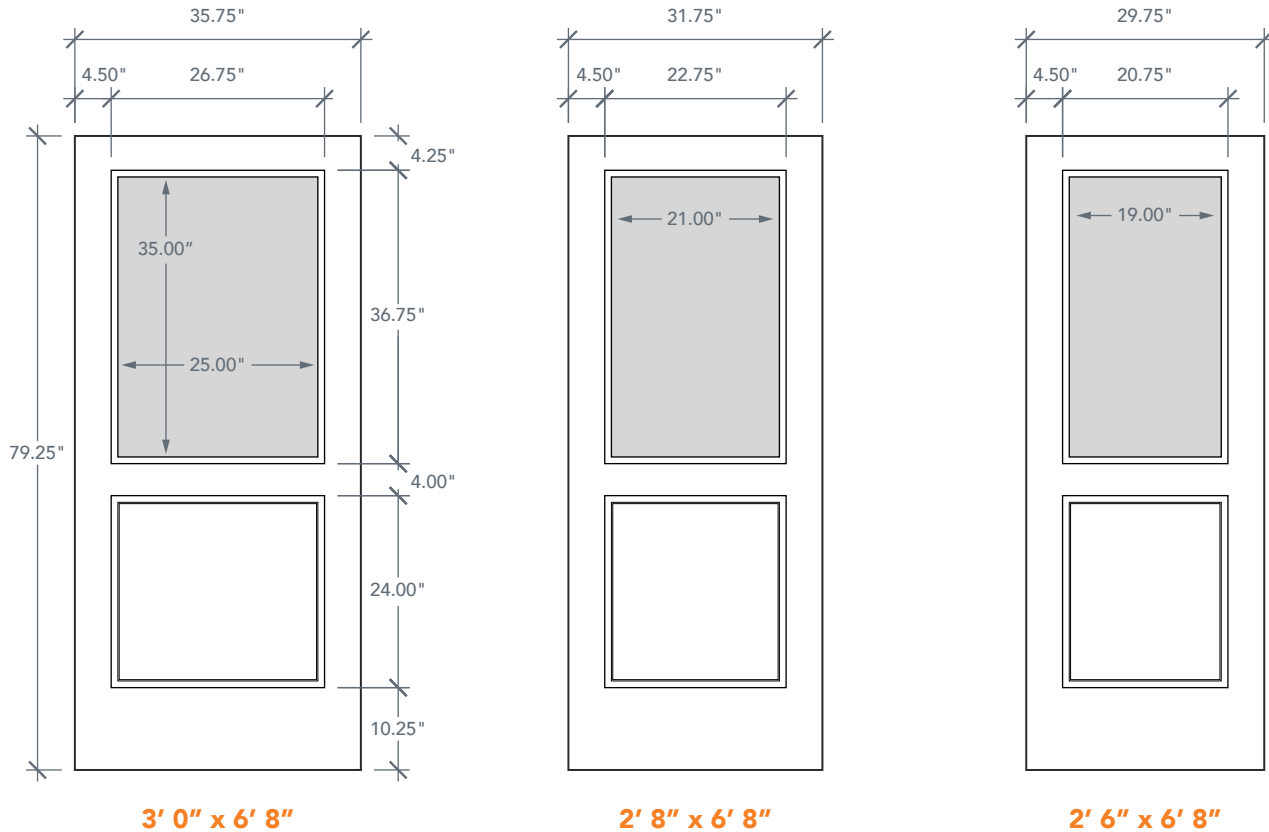

**AVAILABLE SIZING**

ARTWORK SCALE: 1/2"=1'

NOTE: BY REQUEST, DOOR HEIGHT COMES IN VARYING DIMENSIONS TO A MINIMUM OF 79". EXCESS WILL BE TAKEN FROM BOTTOM RAIL. ALL OTHER DIMENSIONS WILL REMAIN THE SAME.

**MATCHING SIDELITES**

SLB1H

Available Widths:

- 1' 0"
- 1' 2"