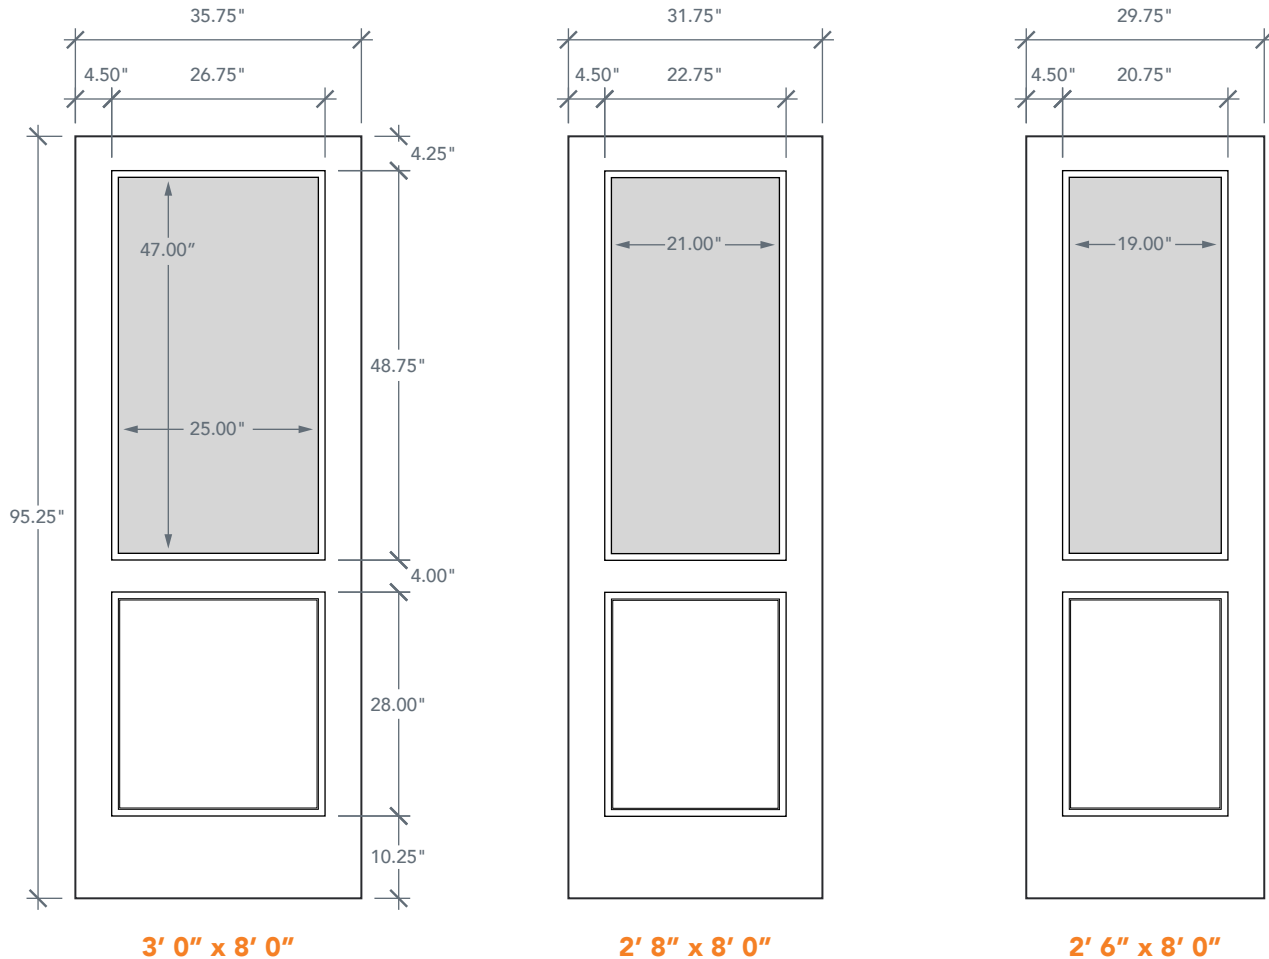

**AVAILABLE SIZING**

ARTWORK SCALE: 1/2"=1'

**3' 0" x 8' 0"**

**2' 8" x 8' 0"**

**2' 6" x 8' 0"**

NOTE: BY REQUEST, DOOR HEIGHT COMES IN VARYING DIMENSIONS TO A MINIMUM OF 95". EXCESS WILL BE TAKEN FROM BOTTOM RAIL. ALL OTHER DIMENSIONS WILL REMAIN THE SAME.

**MATCHING SIDELITES**

**SLB1H80**

Available Widths:

1' 0"

1' 2"