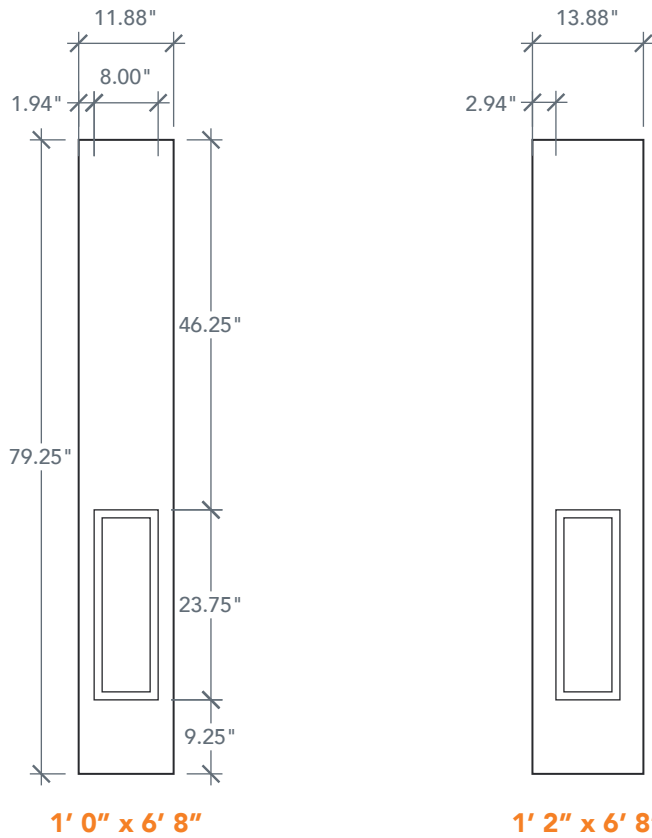

6'8" SLZ61 SIX PANEL UTILITY SIDELITE

BRUSHED SERIES

AVAILABLE SIZING

ARTWORK SCALE: 1/2"=1'

1' 0" x 6' 8"

1' 2" x 6' 8"

NOTE: BY REQUEST, SIDELITE HEIGHT COMES IN VARYING DIMENSIONS TO A MINIMUM OF 79". EXCESS WILL BE TAKEN FROM BOTTOM RAIL. ALL OTHER DIMENSIONS WILL REMAIN THE SAME.

CUTOUTS & GLASS

ALL Cutout 9" x 37"
Glass 8" x 36"

A = 5.0"

ALL Cutout 8" x 65"
Glass 7" x 64"

A = 5.0"

A = DISTANCE FROM TOP OF DOOR TO TOP OF OPENING

MATCHING DOORS

DRZ61

Available Widths:

2' 8"
2' 10"
3' 0"