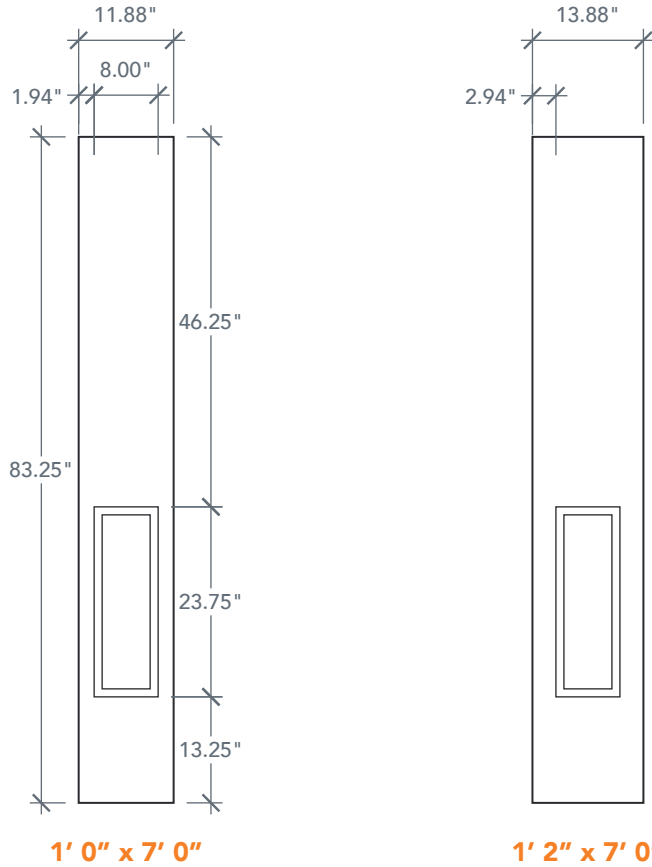

AVAILABLE SIZING

ARTWORK SCALE: 1/2"=1'

1' 0" x 7' 0"

1' 2" x 7' 0"

NOTE: BY REQUEST, SIDELITE HEIGHT COMES IN VARYING DIMENSIONS TO A MINIMUM OF 83". EXCESS WILL BE TAKEN FROM BOTTOM RAIL. ALL OTHER DIMENSIONS WILL REMAIN THE SAME.

CUTOUTS & GLASS

HALF LITE	
HL2	

ALL	Cutout	9" x 37"
	Glass	8" x 36"

A = 5.0"

FULL LITE	
FL1	

ALL	Cutout	8" x 65"
	Glass	7" x 64"

A = 5.0"

A = DISTANCE FROM TOP OF DOOR TO TOP OF OPENING

MATCHING DOORS

DRZ6170

Available Widths:

- 2' 8"
- 2' 10"
- 3' 0"