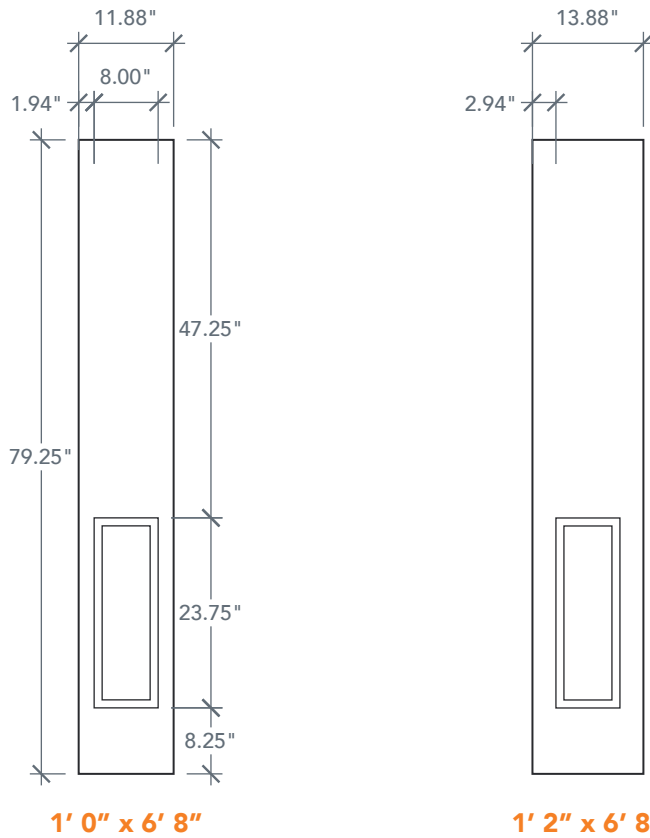

### AVAILABLE SIZING

ARTWORK SCALE: 1/2"=1'

NOTE: BY REQUEST, SIDELITE HEIGHT COMES IN VARYING DIMENSIONS TO A MINIMUM OF 79". EXCESS WILL BE TAKEN FROM BOTTOM RAIL. ALL OTHER DIMENSIONS WILL REMAIN THE SAME.

### CUTOUTS & GLASS

A = DISTANCE FROM TOP OF DOOR TO TOP OF OPENING