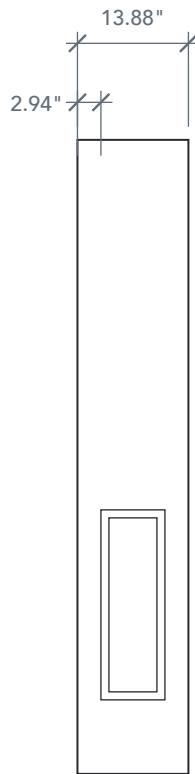

# 6'8" SLV61 SIX PANEL UTILITY SIDELITE

WHITE OAK SERIES

## AVAILABLE SIZING

ARTWORK SCALE: 1/2"=1'

**1' 0" x 6' 8"**

**1' 2" x 6' 8"**

NOTE: BY REQUEST, SIDELITE HEIGHT COMES IN VARYING DIMENSIONS TO A MINIMUM OF 79". EXCESS WILL BE TAKEN FROM BOTTOM RAIL. ALL OTHER DIMENSIONS WILL REMAIN THE SAME.

### HALF LITE HL2

ALL Cutout 9" x 37"  
Glass 8" x 36"

A = 5.0"

### FULL LITE FL1

ALL Cutout 8" x 65"  
Glass 7" x 64"

A = 5.0"

A = DISTANCE FROM TOP OF DOOR TO TOP OF OPENING