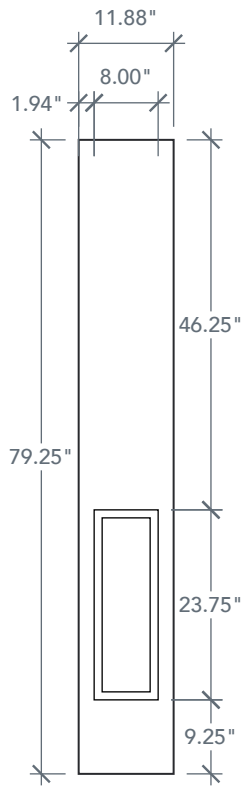

# 6'8" SLV61 SIX PANEL UTILITY SIDELITE

WHITE OAK SERIES

## AVAILABLE SIZING

ARTWORK SCALE: 1/2"=1'

**1' 0" x 6' 8"**

**1' 2" x 6' 8"**

NOTE: BY REQUEST, SIDELITE HEIGHT COMES IN VARYING DIMENSIONS TO A MINIMUM OF 79". EXCESS WILL BE TAKEN FROM BOTTOM RAIL. ALL OTHER DIMENSIONS WILL REMAIN THE SAME.

### HALF LITE HL2

ALL Cutout 9" x 37"  
Glass 8" x 36"

A = 5.0"

### FULL LITE FL1

ALL Cutout 8" x 65"  
Glass 7" x 64"

A = 5.0"

A = DISTANCE FROM TOP OF DOOR TO TOP OF OPENING