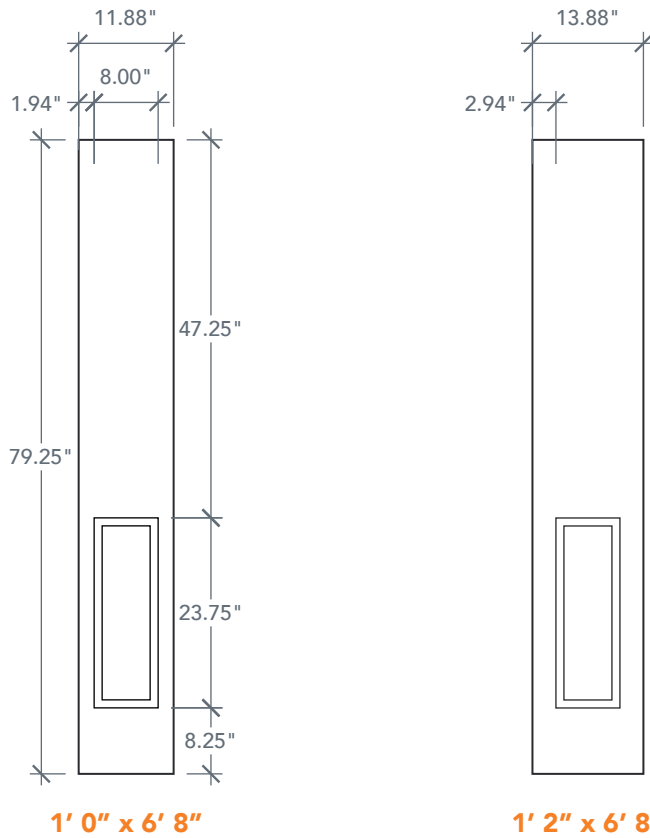

# 6'8" SLV60 SIX PANEL SIDELITE

WHITE OAK SERIES

## AVAILABLE SIZING

ARTWORK SCALE: 1/2"=1'

NOTE: BY REQUEST, SIDELITE HEIGHT COMES IN VARYING DIMENSIONS TO A MINIMUM OF 79". EXCESS WILL BE TAKEN FROM BOTTOM RAIL. ALL OTHER DIMENSIONS WILL REMAIN THE SAME.

## CUTOUT AND GLASS

A = DISTANCE FROM TOP OF DOOR TO TOP OF OPENING

## MATCHING DOORS

DRV40

Available Widths:  
2' 8"  
2' 10"  
3' 0"

DRV41

Available Widths:  
2' 8"  
2' 10"  
3' 0"

DRV60

Available Widths:  
2' 6"  
3' 0"