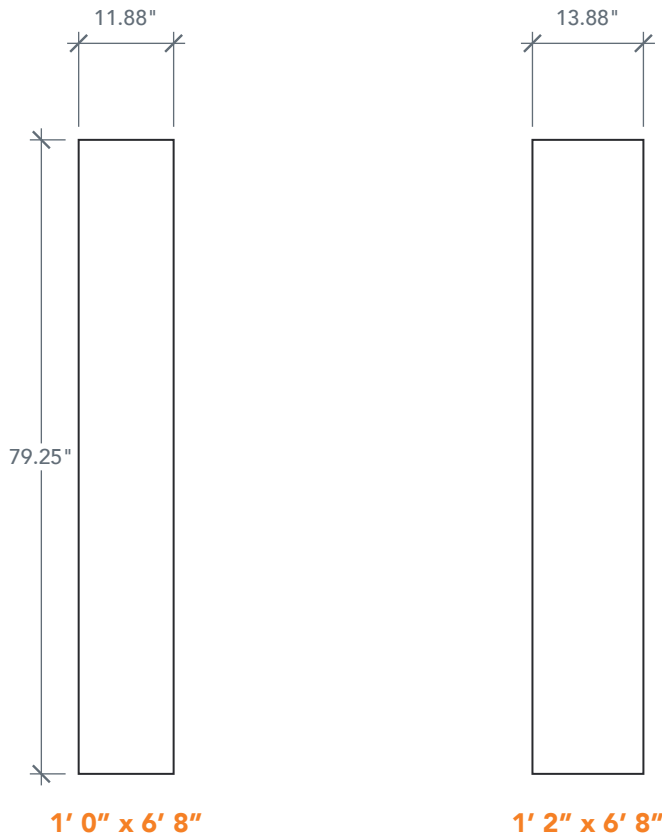

AVAILABLE SIZING

ARTWORK SCALE: 1/2"=1'

NOTE: BY REQUEST, SIDELITE HEIGHT COMES IN VARYING DIMENSIONS TO A MINIMUM OF 79". EXCESS WILL BE TAKEN FROM BOTTOM RAIL. ALL OTHER DIMENSIONS WILL REMAIN THE SAME.

CUTOUT AND GLASS

A = DISTANCE FROM TOP OF DOOR TO TOP OF OPENING

MATCHING DOOR