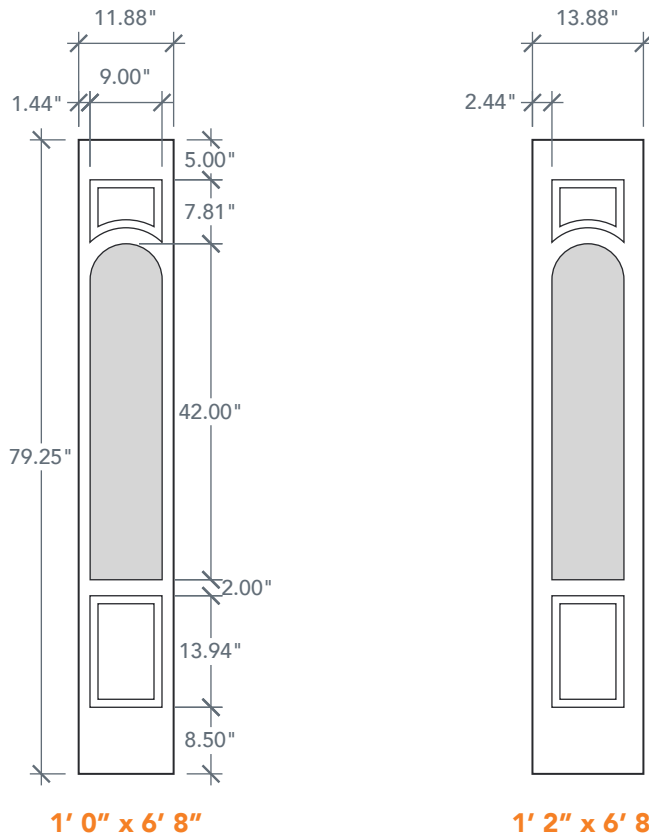

6'8" SLS80 EIGHT PANEL SIDELITE

SMOOTH SERIES

AVAILABLE SIZING

ARTWORK SCALE: 1/2"=1'

1' 0" x 6' 8"

1' 2" x 6' 8"

NOTE: BY REQUEST, SIDELITE HEIGHT COMES IN VARYING DIMENSIONS TO A MINIMUM OF 79". EXCESS WILL BE TAKEN FROM BOTTOM RAIL. ALL OTHER DIMENSIONS WILL REMAIN THE SAME.

CUTOUTS & GLASS

CENTER ARCH LITE
8C1

ALL Cutout 9" x 42"
Glass 8" x 41"

A = 12.81"

A = DISTANCE FROM TOP OF DOOR TO TOP OF OPENING

MATCHING DOORS

DRS80

Available Widths:
3' 0"