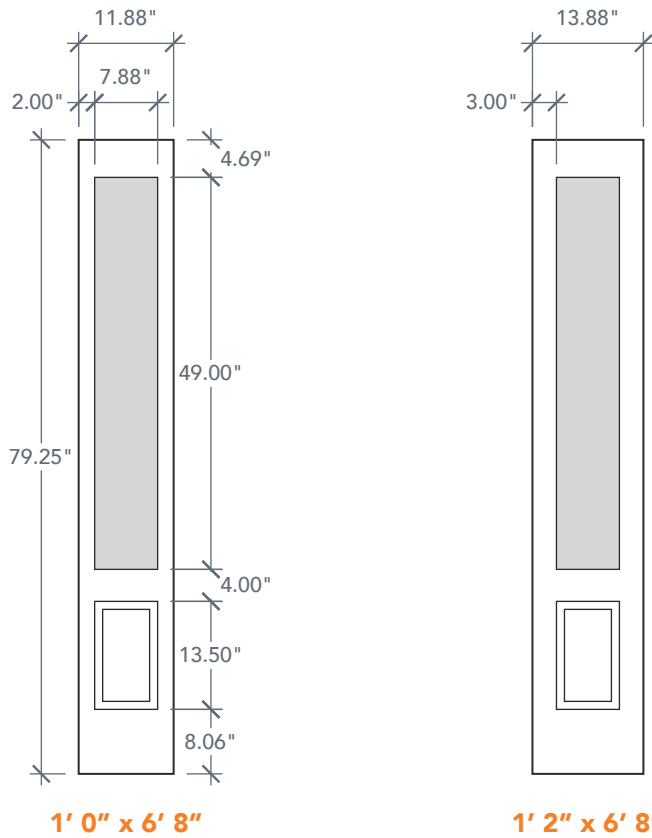

AVAILABLE SIZING

ARTWORK SCALE: 1/2"=1'

1' 0" x 6' 8"

1' 2" x 6' 8"

NOTE: BY REQUEST, SIDELITE HEIGHT COMES IN VARYING DIMENSIONS TO A MINIMUM OF 79". EXCESS WILL BE TAKEN FROM BOTTOM RAIL. ALL OTHER DIMENSIONS WILL REMAIN THE SAME.

CUTOUTS & GLASS

A = DISTANCE FROM TOP OF DOOR TO TOP OF OPENING

MATCHING DOORS