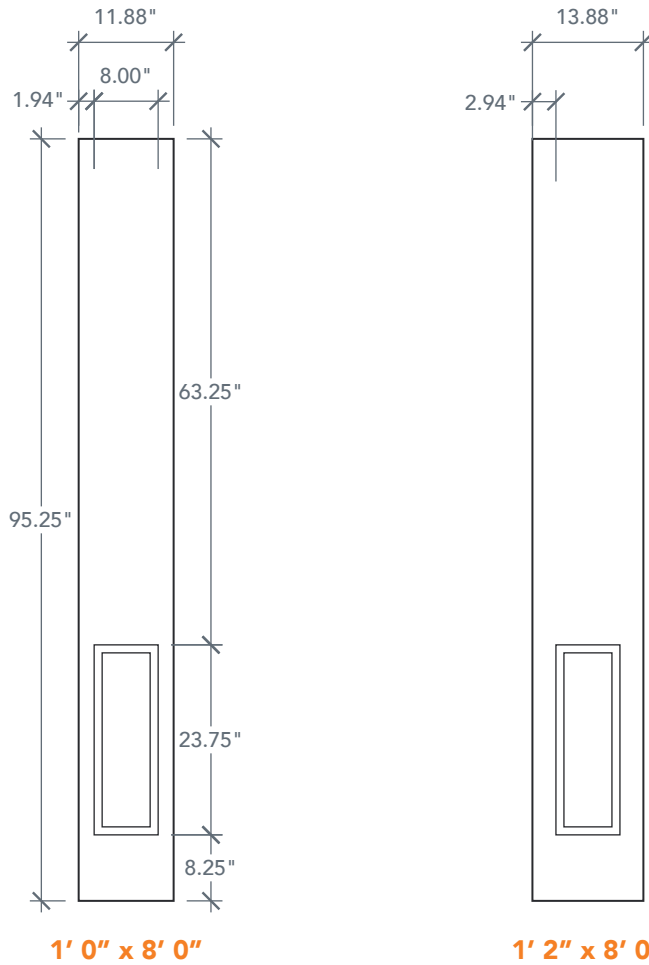

# 8'0" SLS4180 FOUR PANEL SIDELITE

SMOOTH SERIES

## AVAILABLE SIZING

ARTWORK SCALE: 1/2"=1'

1' 0" x 8' 0"

1' 2" x 8' 0"

NOTE: BY REQUEST, SIDELITE HEIGHT COMES IN VARYING DIMENSIONS TO A MINIMUM OF 95". EXCESS WILL BE TAKEN FROM BOTTOM RAIL. ALL OTHER DIMENSIONS WILL REMAIN THE SAME.

## CUTOUTS & GLASS

HALF LITE	
341	

ALL	Cutout	9" x 49"
	Glass	8" x 48"

A = 6.0"

FULL LITE	
FL2	

ALL	Cutout	9" x 81"
	Glass	8" x 80"

A = 6.0"

A = DISTANCE FROM TOP OF DOOR TO TOP OF OPENING

Available Widths:

- 2' 6"
- 2' 8"
- 3' 0"