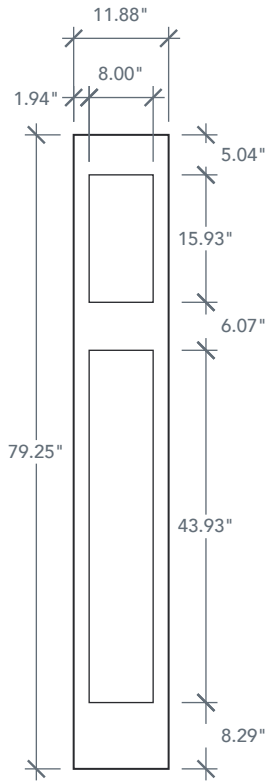

AVAILABLE SIZING

ARTWORK SCALE: 1/2"=1'

1' 0" x 6' 8"

1' 2" x 6' 8"

NOTE: BY REQUEST, SIDELITE HEIGHT COMES IN VARYING DIMENSIONS TO A MINIMUM OF 79". EXCESS WILL BE TAKEN FROM BOTTOM RAIL. ALL OTHER DIMENSIONS WILL REMAIN THE SAME.

MATCHING DOORS

DRS3F

Available Widths:
2' 8"
2' 10"
3' 0"

DRS3SL

Available Widths:
2' 8"
2' 10"
3' 0"