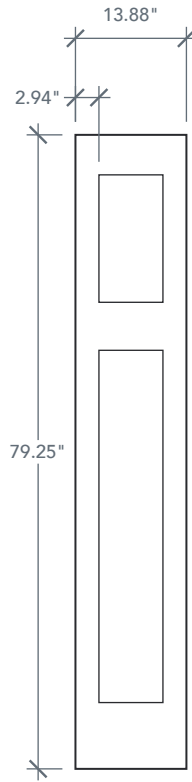

AVAILABLE SIZING

ARTWORK SCALE: 1/2"=1'

1' 0" x 6' 8"

1' 2" x 6' 8"

NOTE: BY REQUEST, SIDELITE HEIGHT COMES IN VARYING DIMENSIONS TO A MINIMUM OF 79". EXCESS WILL BE TAKEN FROM BOTTOM RAIL. ALL OTHER DIMENSIONS WILL REMAIN THE SAME.

MATCHING DOORS

DRS3F

Available Widths:
2' 8"
2' 10"
3' 0"

DRS3SL

Available Widths:
2' 8"
2' 10"
3' 0"