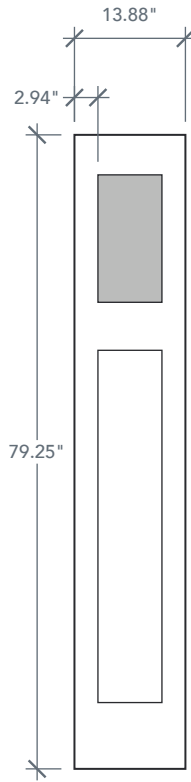

**AVAILABLE SIZING**

ARTWORK SCALE: 1/2"=1'

**1' 0" x 6' 8"**

**1' 2" x 6' 8"**

**Glass Measurements**

NOTE: BY REQUEST, SIDELITE HEIGHT COMES IN VARYING DIMENSIONS TO A MINIMUM OF 79". EXCESS WILL BE TAKEN FROM BOTTOM RAIL. ALL OTHER DIMENSIONS WILL REMAIN THE SAME.

**MATCHING DOORS**

**DRS3F**  
Available Widths:  
2' 8"  
2' 10"  
3' 0"

**DRS3SL**  
Available Widths:  
2' 8"  
2' 10"  
3' 0"