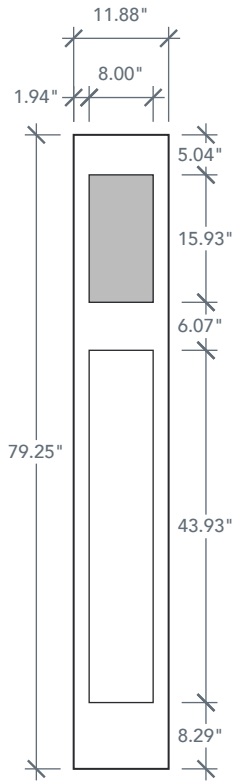

**AVAILABLE SIZING**

ARTWORK SCALE: 1/2"=1'

**1' 0" x 6' 8"**

**1' 2" x 6' 8"**

**Glass Measurements**

NOTE: BY REQUEST, SIDELITE HEIGHT COMES IN VARYING DIMENSIONS TO A MINIMUM OF 79". EXCESS WILL BE TAKEN FROM BOTTOM RAIL. ALL OTHER DIMENSIONS WILL REMAIN THE SAME.

**MATCHING DOORS**

**DRS3F**  
Available Widths:  
2' 8"  
2' 10"  
3' 0"

**DRS3SL**  
Available Widths:  
2' 8"  
2' 10"  
3' 0"