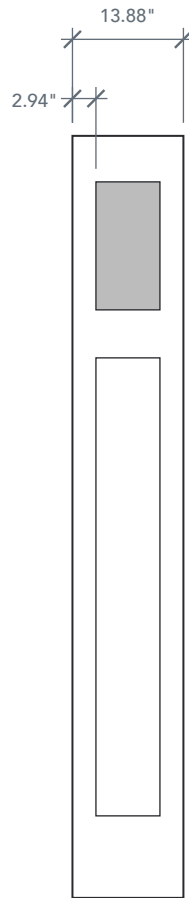

8'0" SLS3S80L TOP LITE SIDELITE

SMOOTH DIRECT GLAZED SHAKER PROFILE

CRAFTSMAN SERIES

AVAILABLE SIZING

ARTWORK SCALE: 1/2"=1'

1' 0" x 8' 0"

1' 2" x 8' 0"

Glass Measurements

NOTE: BY REQUEST, SIDELITE HEIGHT COMES IN VARYING DIMENSIONS TO A MINIMUM OF 95". EXCESS WILL BE TAKEN FROM BOTTOM RAIL. ALL OTHER DIMENSIONS WILL REMAIN THE SAME.

CUTOUTS & GLASS

DRS3S80L

Available Widths:

- 2' 8"
- 2' 10"
- 3' 0"