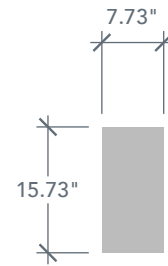

8'0" SLS3S80L TOP LITE SIDELITE

SMOOTH DIRECT GLAZED SHAKER PROFILE

CRAFTSMAN SERIES

AVAILABLE SIZING

ARTWORK SCALE: 1/2"=1'

1' 0" x 8' 0"

1' 2" x 8' 0"

Glass Measurements

NOTE: BY REQUEST, SIDELITE HEIGHT COMES IN VARYING DIMENSIONS TO A MINIMUM OF 95". EXCESS WILL BE TAKEN FROM BOTTOM RAIL. ALL OTHER DIMENSIONS WILL REMAIN THE SAME.

CUTOUTS & GLASS

DRS3S80L

Available Widths:

- 2' 8"
- 2' 10"
- 3' 0"