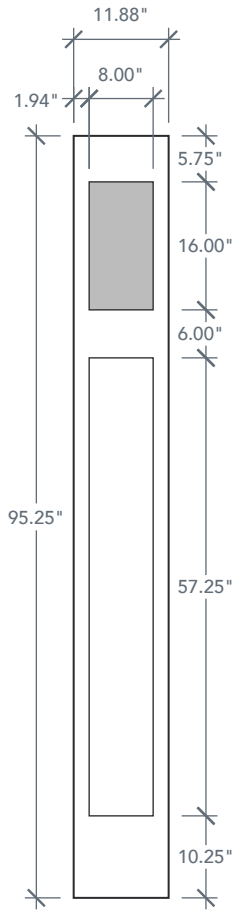

8'0" SLS3S80L TOP LITE SIDELITE

SMOOTH DIRECT GLAZED SHAKER PROFILE

CRAFTSMAN SERIES

AVAILABLE SIZING

ARTWORK SCALE: 1/2"=1'

1' 0" x 8' 0"

1' 2" x 8' 0"

Glass Measurements

NOTE: BY REQUEST, SIDELITE HEIGHT COMES IN VARYING DIMENSIONS TO A MINIMUM OF 95". EXCESS WILL BE TAKEN FROM BOTTOM RAIL. ALL OTHER DIMENSIONS WILL REMAIN THE SAME.

CUTOUTS & GLASS

DRS3S80L

Available Widths:

- 2' 8"
- 2' 10"
- 3' 0"