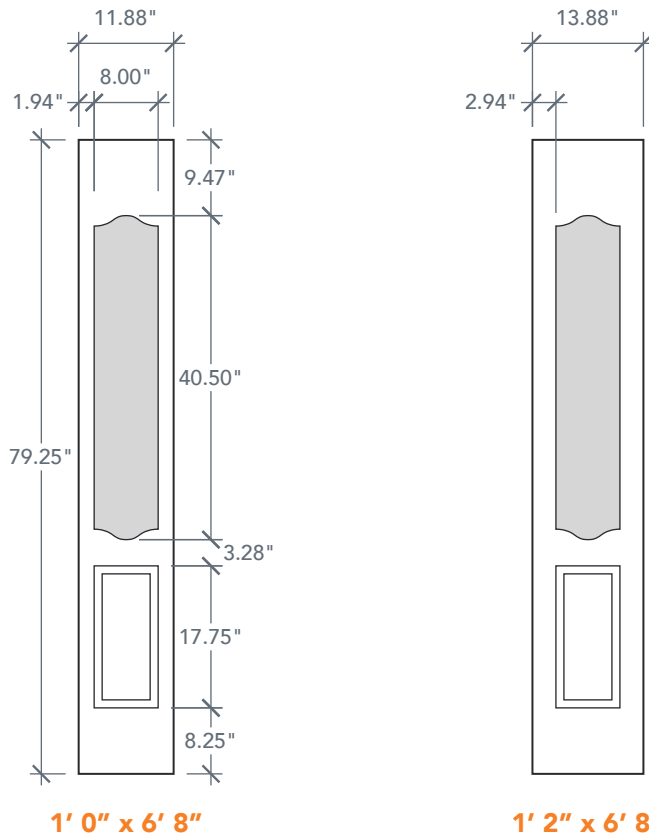

### AVAILABLE SIZING

ARTWORK SCALE: 1/2"=1'

**1' 0" x 6' 8"**

**1' 2" x 6' 8"**

NOTE: BY REQUEST, SIDELITE HEIGHT COMES IN VARYING DIMENSIONS TO A MINIMUM OF 79". EXCESS WILL BE TAKEN FROM BOTTOM RAIL. ALL OTHER DIMENSIONS WILL REMAIN THE SAME.

### CUTOUTS & GLASS

**3/4 OVAL LITE**  
3V1

ALL Cutout 8" x 40½"  
Glass 7" x 39½"

A = 9.47"

**FULL LITE**  
FL1

ALL Cutout 8" x 65"  
Glass 7" x 64"

A = 6.0"

A = DISTANCE FROM TOP OF DOOR TO TOP OF OPENING

### MATCHING DOORS

**DRS3P**

Available Widths:  
3' 0"