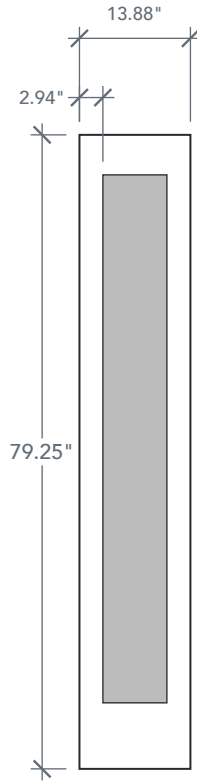

AVAILABLE SIZING

ARTWORK SCALE: 1/2"=1'

1' 0" x 6' 8"

1' 2" x 6' 8"

Glass Measurements

NOTE: BY REQUEST, SIDELITE HEIGHT COMES IN VARYING DIMENSIONS TO A MINIMUM OF 79". EXCESS WILL BE TAKEN FROM BOTTOM RAIL. ALL OTHER DIMENSIONS WILL REMAIN THE SAME.

MATCHING DOORS

DRS3F
Available Widths:
2' 8"
2' 10"
3' 0"

DRS3SL
Available Widths:
2' 8"
2' 10"
3' 0"