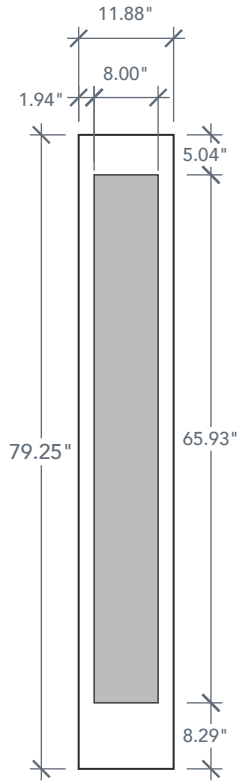

AVAILABLE SIZING

ARTWORK SCALE: 1/2"=1'

1' 0" x 6' 8"

1' 2" x 6' 8"

Glass Measurements

NOTE: BY REQUEST, SIDELITE HEIGHT COMES IN VARYING DIMENSIONS TO A MINIMUM OF 79". EXCESS WILL BE TAKEN FROM BOTTOM RAIL. ALL OTHER DIMENSIONS WILL REMAIN THE SAME.

MATCHING DOORS

DRS3F
Available Widths:
2' 8"
2' 10"
3' 0"

DRS3SL
Available Widths:
2' 8"
2' 10"
3' 0"