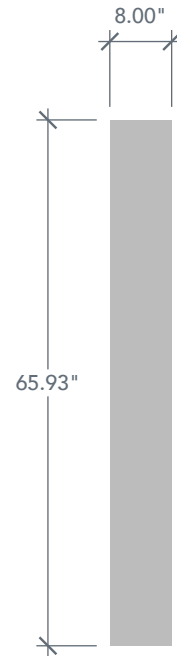

AVAILABLE SIZING

ARTWORK SCALE: 1/2"=1'

1' 0" x 6' 8"

1' 2" x 6' 8"

Glass Measurements

NOTE: BY REQUEST, SIDELITE HEIGHT COMES IN VARYING DIMENSIONS TO A MINIMUM OF 79". EXCESS WILL BE TAKEN FROM BOTTOM RAIL. ALL OTHER DIMENSIONS WILL REMAIN THE SAME.

MATCHING DOORS

DRS3F
Available Widths:
2' 8"
2' 10"
3' 0"

DRS3SL
Available Widths:
2' 8"
2' 10"
3' 0"