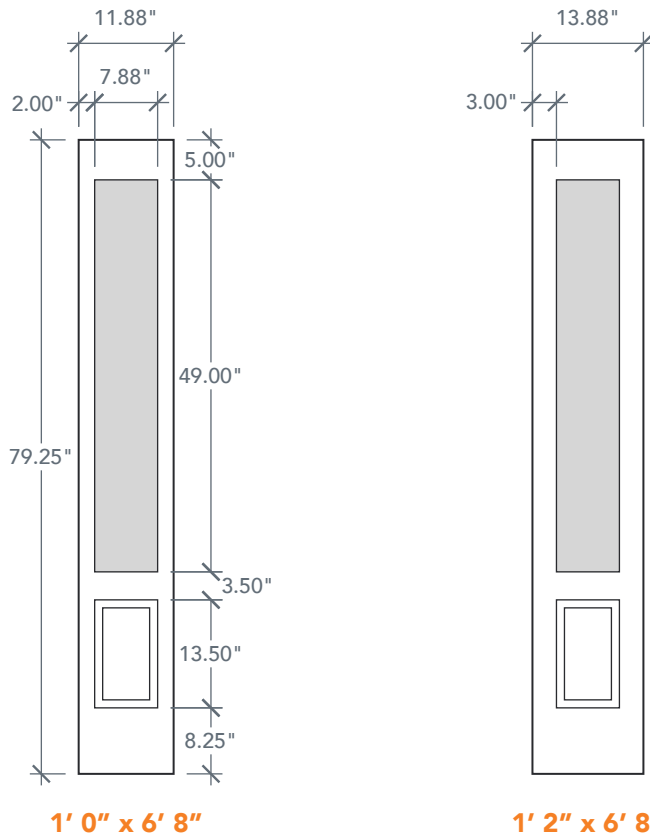

AVAILABLE SIZING

ARTWORK SCALE: 1/2"=1'

1' 0" x 6' 8"

1' 2" x 6' 8"

NOTE: BY REQUEST, SIDELITE HEIGHT COMES IN VARYING DIMENSIONS TO A MINIMUM OF 79". EXCESS WILL BE TAKEN FROM BOTTOM RAIL. ALL OTHER DIMENSIONS WILL REMAIN THE SAME.

CUTOUTS & GLASS

A = DISTANCE FROM TOP OF DOOR TO TOP OF OPENING

MATCHING DOORS

DRS20

Available Widths:
3' 0"

DRS3E

Available Widths:
3' 0"