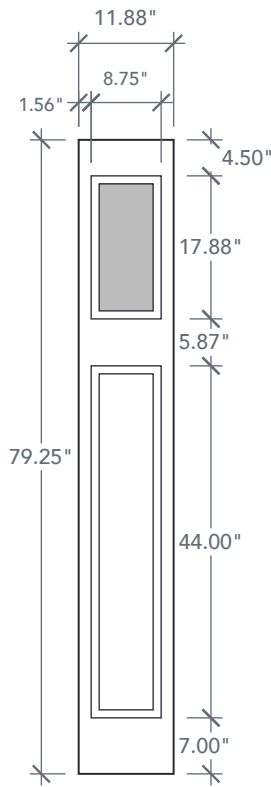

**AVAILABLE SIZING**

ARTWORK SCALE: 1/2"=1'

**1' 0" x 6' 8"**

**1' 2" x 6' 8"**

**Daylight Opening**

NOTE: BY REQUEST, SIDELITE HEIGHT COMES IN VARYING DIMENSIONS TO A MINIMUM OF 79". EXCESS WILL BE TAKEN FROM BOTTOM RAIL. ALL OTHER DIMENSIONS WILL REMAIN THE SAME.

**MATCHING DOOR**

**DRS3C**

Available Widths:  
3' 0"