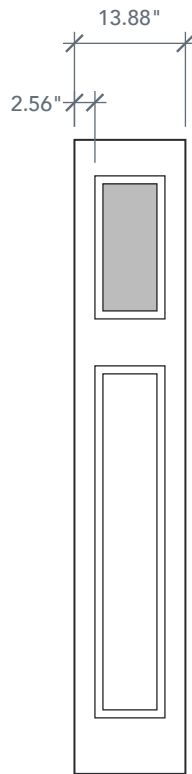

**AVAILABLE SIZING**

ARTWORK SCALE: 1/2"=1'

**1' 0" x 6' 8"**

**1' 2" x 6' 8"**

**Daylight Opening**

NOTE: BY REQUEST, SIDELITE HEIGHT COMES IN VARYING DIMENSIONS TO A MINIMUM OF 79". EXCESS WILL BE TAKEN FROM BOTTOM RAIL. ALL OTHER DIMENSIONS WILL REMAIN THE SAME.

**MATCHING DOOR**

**DRS3C**

Available Widths:  
3' 0"