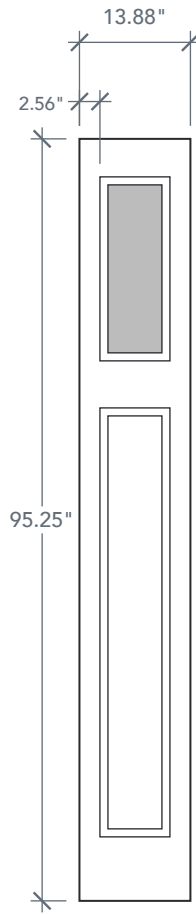

8'0" SLS3C80 TOP LITE SIDELITE

SMOOTH DIRECT GLAZED OVOLO PROFILE

CRAFTSMAN SERIES

AVAILABLE SIZING

ARTWORK SCALE: 1/2"=1'

1' 0" x 8' 0"

1' 2" x 8' 0"

Daylight Opening

NOTE: BY REQUEST, SIDELITE HEIGHT COMES IN VARYING DIMENSIONS TO A MINIMUM OF 95". EXCESS WILL BE TAKEN FROM BOTTOM RAIL. ALL OTHER DIMENSIONS WILL REMAIN THE SAME.

MATCHING DOOR

DRS3C80

Available Widths:
3' 0"