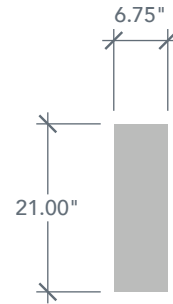

8'0" SLS3C80 TOP LITE SIDELITE

SMOOTH DIRECT GLAZED OVOLO PROFILE

CRAFTSMAN SERIES

AVAILABLE SIZING

ARTWORK SCALE: 1/2"=1'

1' 0" x 8' 0"

1' 2" x 8' 0"

Daylight Opening

NOTE: BY REQUEST, SIDELITE HEIGHT COMES IN VARYING DIMENSIONS TO A MINIMUM OF 95". EXCESS WILL BE TAKEN FROM BOTTOM RAIL. ALL OTHER DIMENSIONS WILL REMAIN THE SAME.

MATCHING DOOR

DRS3C80

Available Widths:
3' 0"