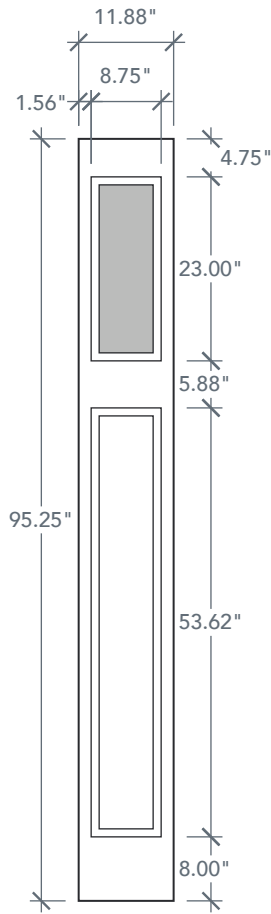

8'0" SLS3C80 TOP LITE SIDELITE

SMOOTH DIRECT GLAZED OVOLO PROFILE

CRAFTSMAN SERIES

AVAILABLE SIZING

ARTWORK SCALE: 1/2"=1'

1' 0" x 8' 0"

1' 2" x 8' 0"

Daylight Opening

NOTE: BY REQUEST, SIDELITE HEIGHT COMES IN VARYING DIMENSIONS TO A MINIMUM OF 95". EXCESS WILL BE TAKEN FROM BOTTOM RAIL. ALL OTHER DIMENSIONS WILL REMAIN THE SAME.

MATCHING DOOR

DRS3C80

Available Widths:
3' 0"