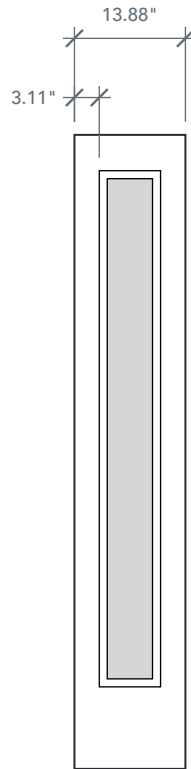

# 6'8" SLS1S NOVA 90 FULL LITE SIDELITE

BRUSHED SMOOTH

DIRECT GLAZED

NOVA SERIES

## AVAILABLE SIZING

ARTWORK SCALE: 1/2"=1'

**1' 0" x 6' 8"**

**1' 2" x 6' 8"**

**Daylight Opening**

NOTE: BY REQUEST, SIDELITE HEIGHT COMES IN VARYING DIMENSIONS TO A MINIMUM OF 79". EXCESS WILL BE TAKEN FROM BOTTOM RAIL. ALL OTHER DIMENSIONS WILL REMAIN THE SAME.

## MATCHING DOORS

DRS1SL

Available Widths:

- 2' 0"
- 2' 6"
- 2' 8"
- 2' 10"
- 3' 0"