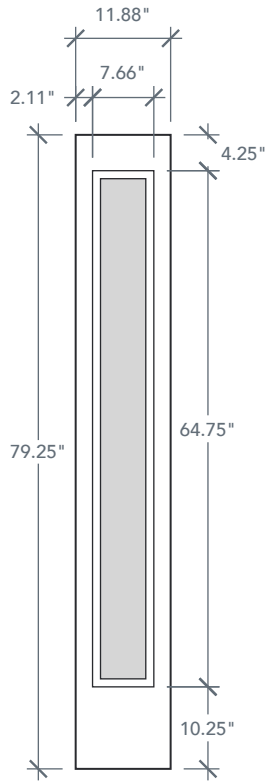

# 6'8" SLS1S NOVA 90 FULL LITE SIDELITE

BRUSHED SMOOTH

DIRECT GLAZED

NOVA SERIES

## AVAILABLE SIZING

ARTWORK SCALE: 1/2"=1'

**1' 0" x 6' 8"**

**1' 2" x 6' 8"**

**Daylight Opening**

NOTE: BY REQUEST, SIDELITE HEIGHT COMES IN VARYING DIMENSIONS TO A MINIMUM OF 79". EXCESS WILL BE TAKEN FROM BOTTOM RAIL. ALL OTHER DIMENSIONS WILL REMAIN THE SAME.

## MATCHING DOORS

DRS1SL

Available Widths:

- 2' 0"
- 2' 6"
- 2' 8"
- 2' 10"
- 3' 0"