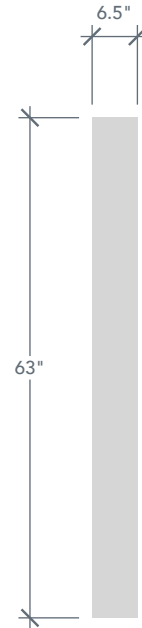

# 6'8" SLS1S NOVA 90 FULL LITE SIDELITE

BRUSHED SMOOTH

DIRECT GLAZED

NOVA SERIES

## AVAILABLE SIZING

ARTWORK SCALE: 1/2"=1'

**1' 0" x 6' 8"**

**1' 2" x 6' 8"**

**Daylight Opening**

NOTE: BY REQUEST, SIDELITE HEIGHT COMES IN VARYING DIMENSIONS TO A MINIMUM OF 79". EXCESS WILL BE TAKEN FROM BOTTOM RAIL. ALL OTHER DIMENSIONS WILL REMAIN THE SAME.

## MATCHING DOORS

DRS1SL

Available Widths:

- 2' 0"
- 2' 6"
- 2' 8"
- 2' 10"
- 3' 0"