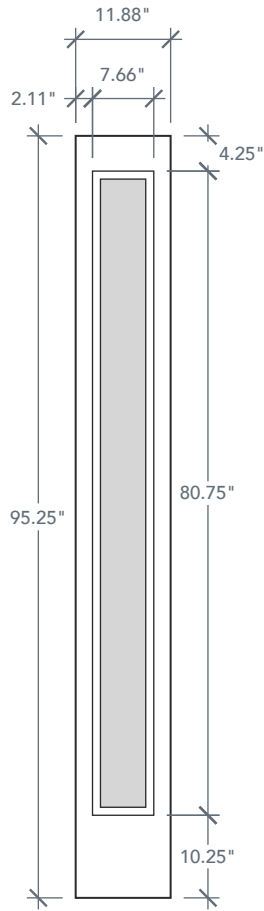

**AVAILABLE SIZING**

ARTWORK SCALE: 1/2"=1'

**1' 0" x 8' 0"**

**1' 2" x 8' 0"**

**Daylight Opening**

NOTE: BY REQUEST, SIDELITE HEIGHT COMES IN VARYING DIMENSIONS TO A MINIMUM OF 95". EXCESS WILL BE TAKEN FROM BOTTOM RAIL. ALL OTHER DIMENSIONS WILL REMAIN THE SAME.

**MATCHING DOORS**

**DRS1S80L**

Available Widths:

- 2' 0"
- 2' 6"
- 2' 8"
- 2' 10"
- 3' 0"