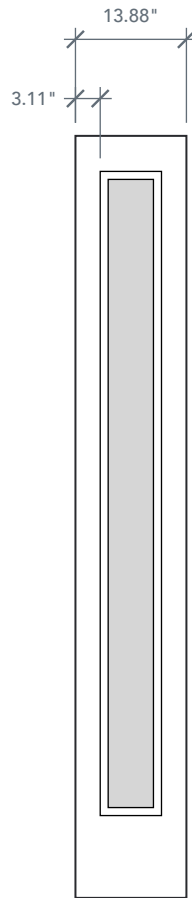

**AVAILABLE SIZING**

ARTWORK SCALE: 1/2"=1'

**1' 0" x 8' 0"**

**1' 2" x 8' 0"**

**Daylight Opening**

NOTE: BY REQUEST, SIDELITE HEIGHT COMES IN VARYING DIMENSIONS TO A MINIMUM OF 95". EXCESS WILL BE TAKEN FROM BOTTOM RAIL. ALL OTHER DIMENSIONS WILL REMAIN THE SAME.

**MATCHING DOORS**

**DRS1S80L**

Available Widths:

- 2' 0"
- 2' 6"
- 2' 8"
- 2' 10"
- 3' 0"