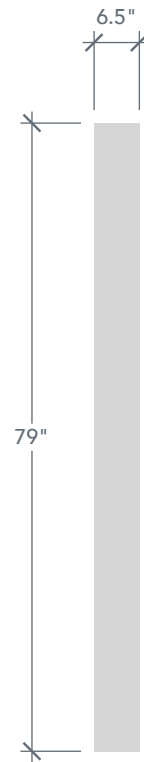

**AVAILABLE SIZING**

ARTWORK SCALE: 1/2"=1'

**1' 0" x 8' 0"**

**1' 2" x 8' 0"**

**Daylight Opening**

NOTE: BY REQUEST, SIDELITE HEIGHT COMES IN VARYING DIMENSIONS TO A MINIMUM OF 95". EXCESS WILL BE TAKEN FROM BOTTOM RAIL. ALL OTHER DIMENSIONS WILL REMAIN THE SAME.

**MATCHING DOORS**

**DRS1S80L**

Available Widths:

- 2' 0"
- 2' 6"
- 2' 8"
- 2' 10"
- 3' 0"