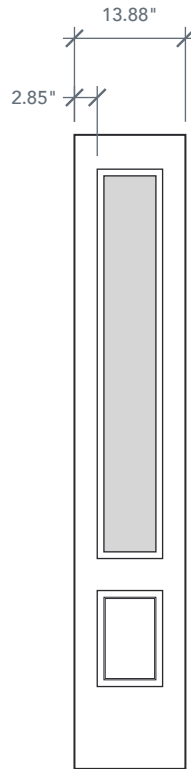

6'8" SLS1E NOVA 90 3/4 LITE SIDELITE

BRUSHED SMOOTH

DIRECT GLAZED

NOVA SERIES

AVAILABLE SIZING

ARTWORK SCALE: 1/2"=1'

1' 0" x 6' 8"

1' 2" x 6' 8"

Daylight Opening

NOTE: BY REQUEST, SIDELITE HEIGHT COMES IN VARYING DIMENSIONS TO A MINIMUM OF 79". EXCESS WILL BE TAKEN FROM BOTTOM RAIL. ALL OTHER DIMENSIONS WILL REMAIN THE SAME.

MATCHING DOORS

DRS1E

Available Widths:

- 2' 6"
- 2' 8"
- 2' 10"
- 3' 0"