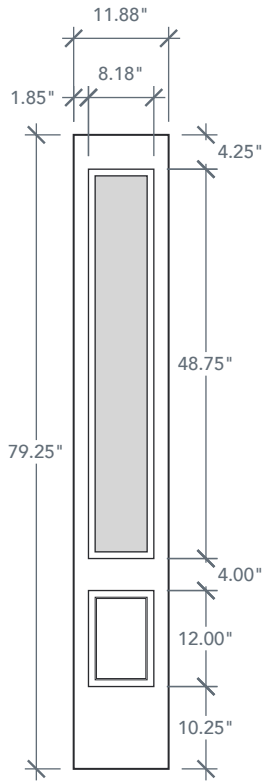

6'8" SLS1E NOVA 90 3/4 LITE SIDELITE

BRUSHED SMOOTH

DIRECT GLAZED

NOVA SERIES

AVAILABLE SIZING

ARTWORK SCALE: 1/2"=1'

1' 0" x 6' 8"

1' 2" x 6' 8"

Daylight Opening

NOTE: BY REQUEST, SIDELITE HEIGHT COMES IN VARYING DIMENSIONS TO A MINIMUM OF 79". EXCESS WILL BE TAKEN FROM BOTTOM RAIL. ALL OTHER DIMENSIONS WILL REMAIN THE SAME.

MATCHING DOORS

DRS1E

Available Widths:

- 2' 6"
- 2' 8"
- 2' 10"
- 3' 0"