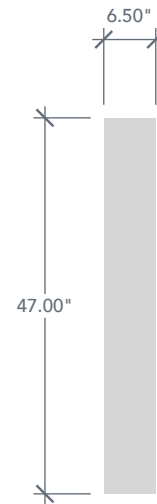

6'8" SLS1E NOVA 90 3/4 LITE SIDELITE

BRUSHED SMOOTH

DIRECT GLAZED

NOVA SERIES

AVAILABLE SIZING

ARTWORK SCALE: 1/2"=1'

1' 0" x 6' 8"

1' 2" x 6' 8"

Daylight Opening

NOTE: BY REQUEST, SIDELITE HEIGHT COMES IN VARYING DIMENSIONS TO A MINIMUM OF 79". EXCESS WILL BE TAKEN FROM BOTTOM RAIL. ALL OTHER DIMENSIONS WILL REMAIN THE SAME.

MATCHING DOORS

DRS1E

Available Widths:

- 2' 6"
- 2' 8"
- 2' 10"
- 3' 0"