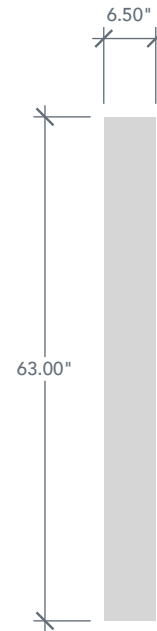

8'0" SLS1E80 NOVA 90 3/4 LITE SIDELITE

BRUSHED SMOOTH

DIRECT GLAZED

NOVA SERIES

AVAILABLE SIZING

ARTWORK SCALE: 1/2"=1'

1' 0" x 8' 0"

1' 2" x 8' 0"

Daylight Opening

NOTE: BY REQUEST, SIDELITE HEIGHT COMES IN VARYING DIMENSIONS TO A MINIMUM OF 95". EXCESS WILL BE TAKEN FROM BOTTOM RAIL. ALL OTHER DIMENSIONS WILL REMAIN THE SAME.

MATCHING DOORS

DRS1E80

Available Widths:

- 2' 6"
- 2' 8"
- 2' 10"
- 3' 0"