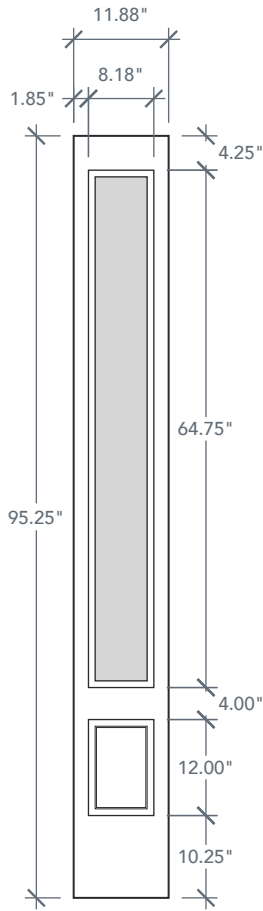

8'0" SLS1E80 NOVA 90 3/4 LITE SIDELITE

BRUSHED SMOOTH

DIRECT GLAZED

NOVA SERIES

AVAILABLE SIZING

ARTWORK SCALE: 1/2"=1'

1' 0" x 8' 0"

1' 2" x 8' 0"

Daylight Opening

NOTE: BY REQUEST, SIDELITE HEIGHT COMES IN VARYING DIMENSIONS TO A MINIMUM OF 95". EXCESS WILL BE TAKEN FROM BOTTOM RAIL. ALL OTHER DIMENSIONS WILL REMAIN THE SAME.

MATCHING DOORS

DRS1E80

Available Widths:

- 2' 6"
- 2' 8"
- 2' 10"
- 3' 0"