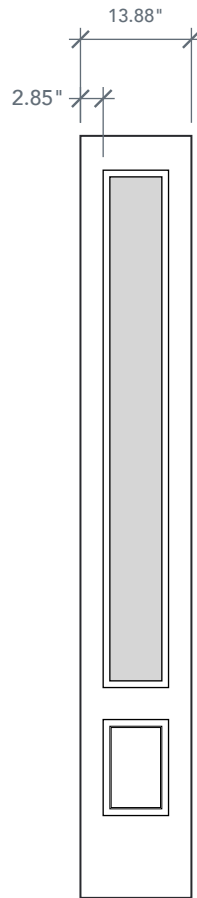

8'0" SLS1E80 NOVA 90 3/4 LITE SIDELITE

BRUSHED SMOOTH

DIRECT GLAZED

NOVA SERIES

AVAILABLE SIZING

ARTWORK SCALE: 1/2"=1'

1' 0" x 8' 0"

1' 2" x 8' 0"

Daylight Opening

NOTE: BY REQUEST, SIDELITE HEIGHT COMES IN VARYING DIMENSIONS TO A MINIMUM OF 95". EXCESS WILL BE TAKEN FROM BOTTOM RAIL. ALL OTHER DIMENSIONS WILL REMAIN THE SAME.

MATCHING DOORS

DRS1E80

Available Widths:

- 2' 6"
- 2' 8"
- 2' 10"
- 3' 0"