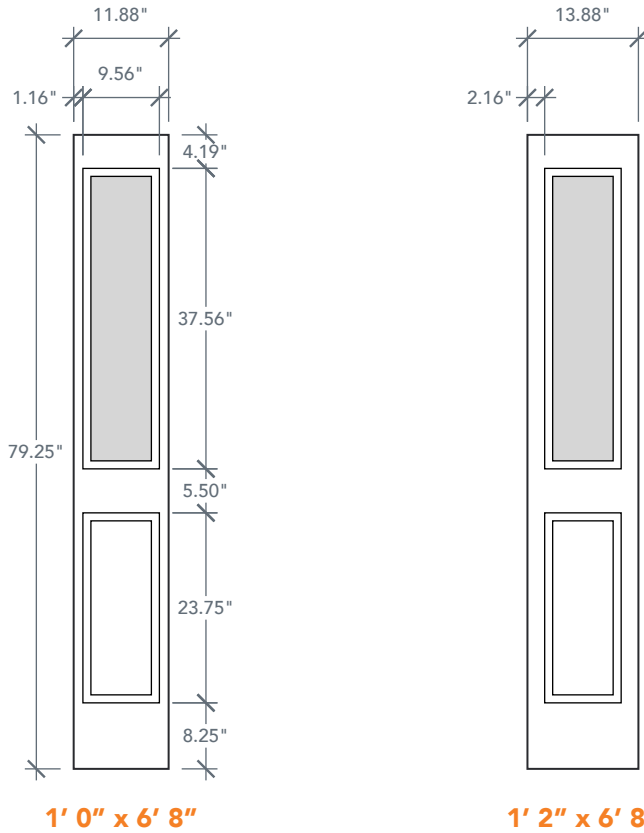

# 6'8" SLS12 FLUSH GLAZED HALF LITE SIDELITE

SMOOTH

SMOOTH SERIES

## AVAILABLE SIZING

ARTWORK SCALE: 1/2"=1'

**1' 0" x 6' 8"**

**1' 2" x 6' 8"**

NOTE: BY REQUEST, SIDELITE HEIGHT COMES IN VARYING DIMENSIONS TO A MINIMUM OF 79". EXCESS WILL BE TAKEN FROM BOTTOM RAIL. ALL OTHER DIMENSIONS WILL REMAIN THE SAME.

## GLASS & DAYLIGHT OPENING

A = DISTANCE FROM TOP OF DOOR TO TOP OF OPENING