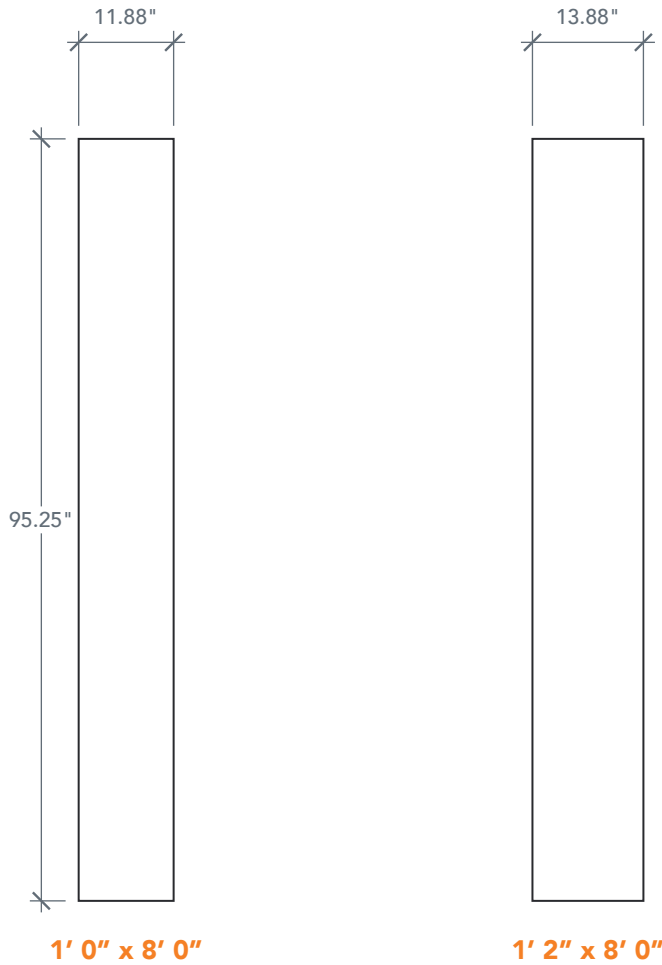

8'0" SLS0080 FLUSH SIDELITE

SMOOTH SERIES

AVAILABLE SIZING

ARTWORK SCALE: 1/2"=1'

NOTE: BY REQUEST, SIDELITE HEIGHT COMES IN VARYING DIMENSIONS TO A MINIMUM OF 95". EXCESS WILL BE TAKEN FROM BOTTOM RAIL. ALL OTHER DIMENSIONS WILL REMAIN THE SAME.

CUTOUTS & GLASS

FULL LITE	
FL2	

0.7825 in Cutout 9" x 81"
Glass 8" x 80"

A = 6.0"

A = DISTANCE FROM TOP OF DOOR TO TOP OF OPENING

MATCHING DOORS

DRS0080

Available Widths:
2' 0" 2' 10"
2' 4" 3' 0"
2' 6" 3' 6"
2' 8"