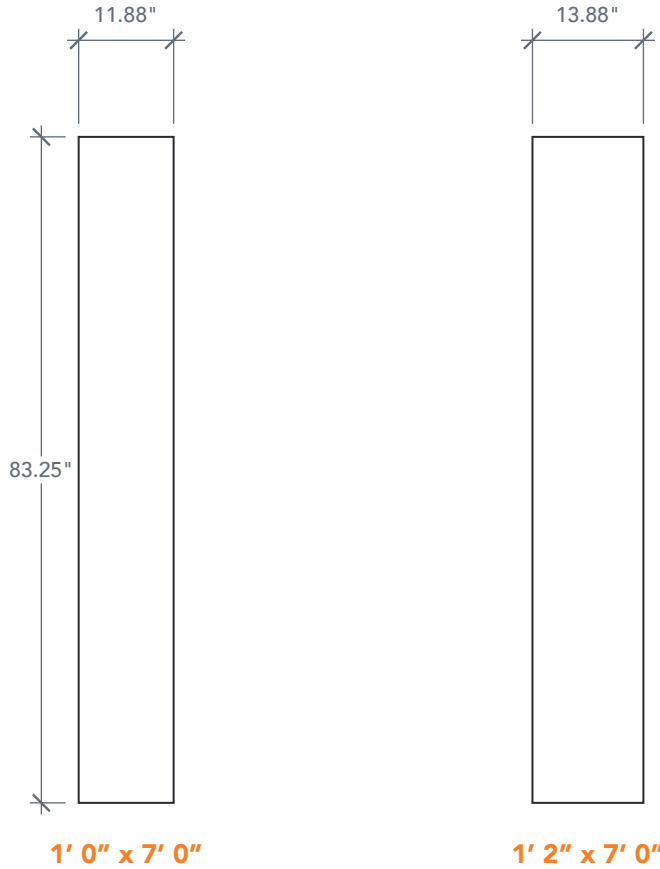

# 7'0" SLS0070 FLUSH SIDELITE

SMOOTH SERIES

## AVAILABLE SIZING

ARTWORK SCALE: 1/2"=1'

NOTE: BY REQUEST, SIDELITE HEIGHT COMES IN VARYING DIMENSIONS TO A MINIMUM OF 83". EXCESS WILL BE TAKEN FROM BOTTOM RAIL. ALL OTHER DIMENSIONS WILL REMAIN THE SAME.

## CUTOUTS & GLASS

A = DISTANCE FROM TOP OF DOOR TO TOP OF OPENING