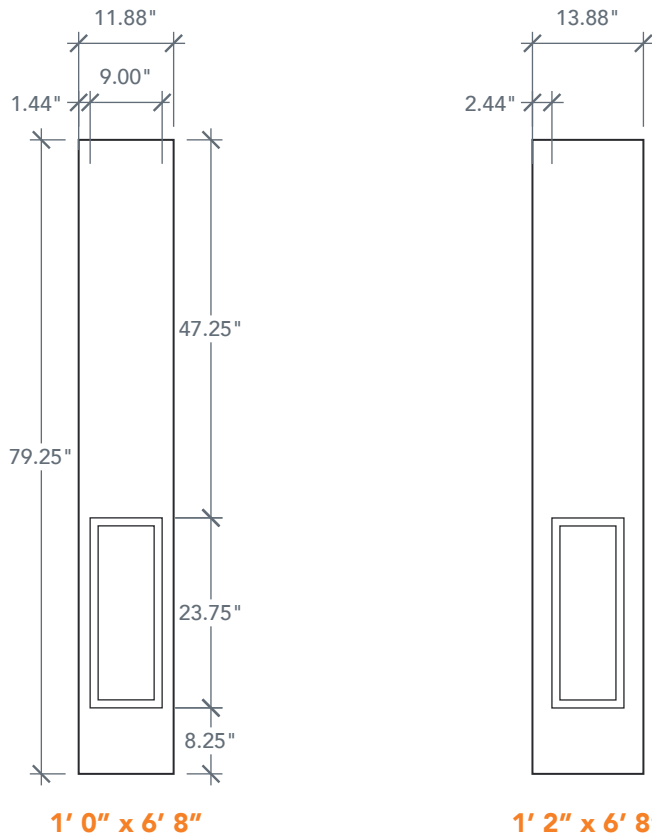

### AVAILABLE SIZING

ARTWORK SCALE: 1/2"=1'

**1' 0" x 6' 8"**

**1' 2" x 6' 8"**

NOTE: BY REQUEST, SIDELITE HEIGHT COMES IN VARYING DIMENSIONS TO A MINIMUM OF 79". EXCESS WILL BE TAKEN FROM BOTTOM RAIL. ALL OTHER DIMENSIONS WILL REMAIN THE SAME.

### CUTOUTS & GLASS

A = DISTANCE FROM TOP OF DOOR TO TOP OF OPENING

### MATCHING DOORS

**DRM40**  
**Available Widths:**  
 2' 6"  
 2' 8"  
 2' 10"  
 3' 0"

Spec Page = 66

**DRM60**  
**Available Widths:**  
 3' 0"

Spec Page = 68