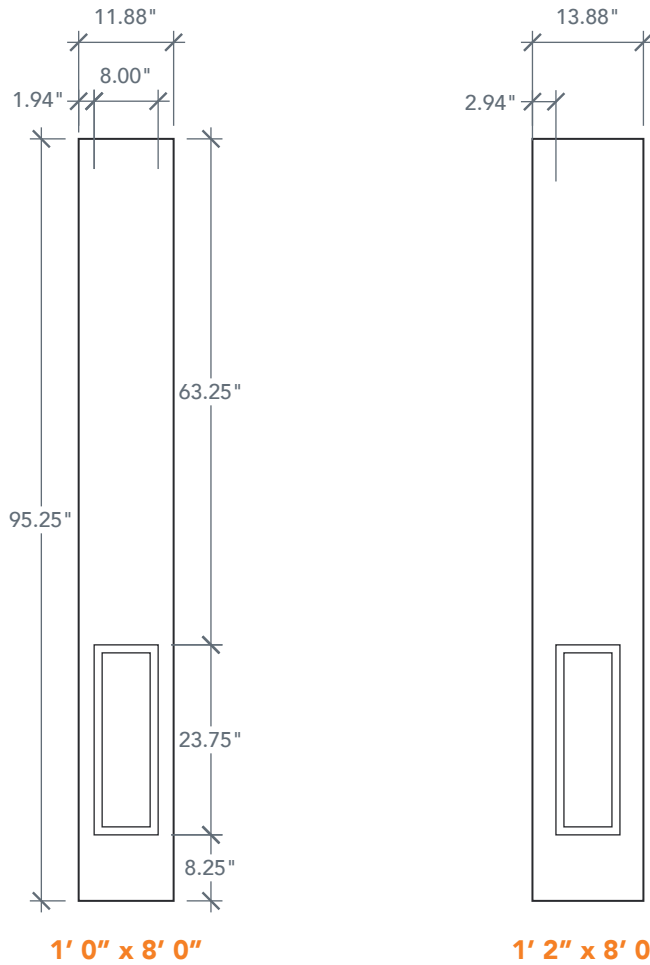

AVAILABLE SIZING

ARTWORK SCALE: 1/2"=1'

NOTE: BY REQUEST, SIDELITE HEIGHT COMES IN VARYING DIMENSIONS TO A MINIMUM OF 95". EXCESS WILL BE TAKEN FROM BOTTOM RAIL. ALL OTHER DIMENSIONS WILL REMAIN THE SAME.

CUTOUTS & GLASS

A = DISTANCE FROM TOP OF DOOR TO TOP OF OPENING

MATCHING DOORS

DRM6080

Available Widths:
3' 6"

Spec Page = 69