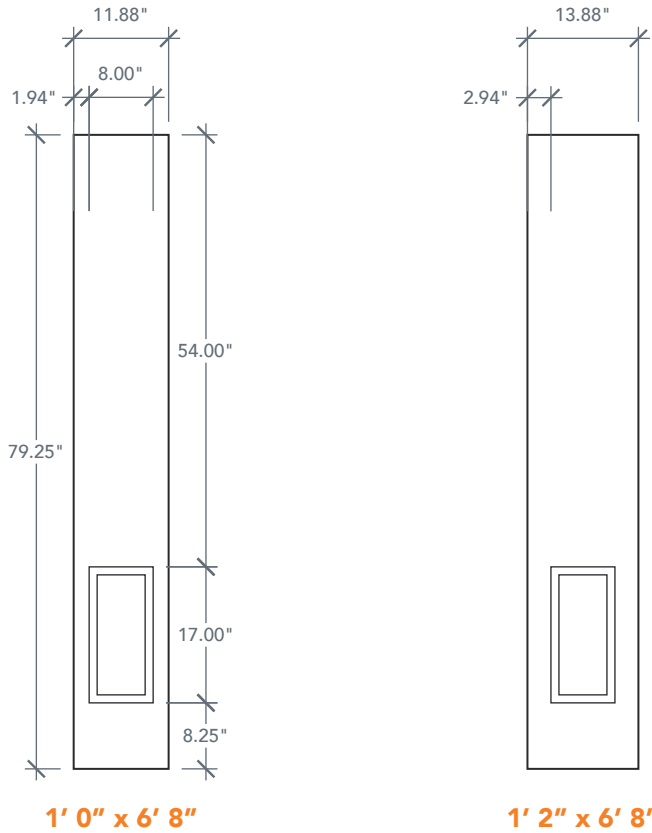

AVAILABLE SIZING

ARTWORK SCALE: 1/2"=1'

1' 0" x 6' 8"

1' 2" x 6' 8"

NOTE: BY REQUEST, SIDELITE HEIGHT COMES IN VARYING DIMENSIONS TO A MINIMUM OF 79". EXCESS WILL BE TAKEN FROM BOTTOM RAIL. ALL OTHER DIMENSIONS WILL REMAIN THE SAME.

CUTOUTS & GLASS

3/4 OVAL LITE
3V1

ALL Cutout 8" x 40 1/2"
Glass 7" x 39 1/2"

A = 9.47"

FULL LITE
FL1

ALL Cutout 8" x 65"
Glass 7" x 64"

A = 6.0"

A = DISTANCE FROM TOP OF DOOR TO TOP OF OPENING

MATCHING DOORS

DRM3D
Available Widths:
3' 0"

Spec Page = 65