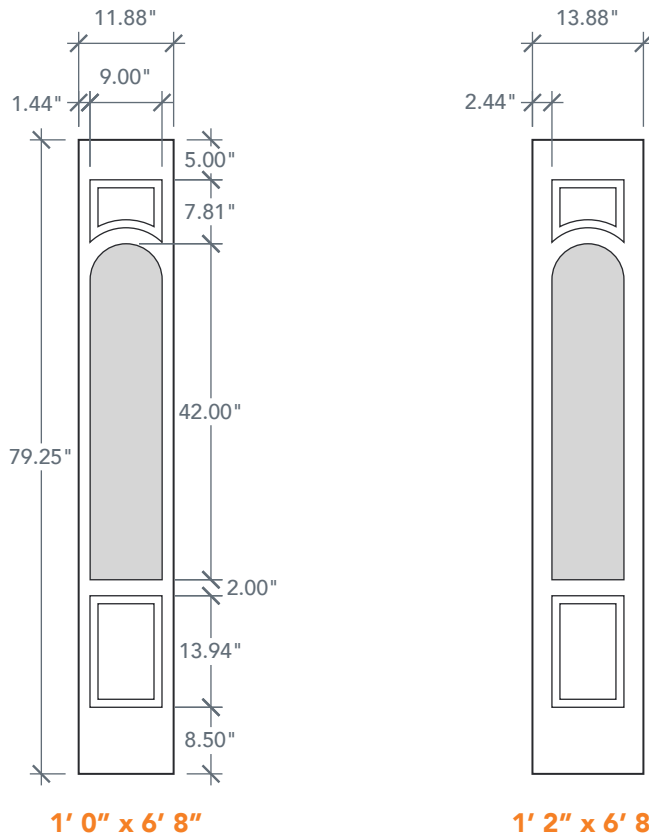

AVAILABLE SIZING

ARTWORK SCALE: 1/2"=1'

1' 0" x 6' 8"

1' 2" x 6' 8"

NOTE: BY REQUEST, SIDELITE HEIGHT COMES IN VARYING DIMENSIONS TO A MINIMUM OF 79". EXCESS WILL BE TAKEN FROM BOTTOM RAIL. ALL OTHER DIMENSIONS WILL REMAIN THE SAME.

CUTOUTS & GLASS

CENTER ARCH LITE
8C1

ALL Cutout 9" x 42"
Glass 8" x 41"

A = 12.81"

A = DISTANCE FROM TOP OF DOOR TO TOP OF OPENING

MATCHING DOORS

DRG80

Available Widths:
3' 0"