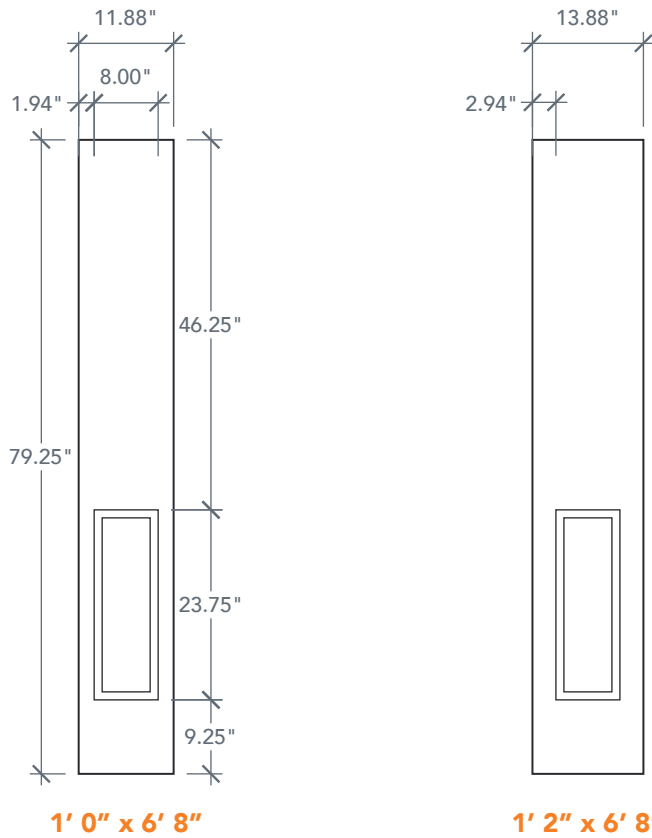

6'8" SLG61 SIX PANEL UTILITY SIDELITE

OAK SERIES

AVAILABLE SIZING

ARTWORK SCALE: 1/2"=1'

1' 0" x 6' 8"

1' 2" x 6' 8"

NOTE: BY REQUEST, SIDELITE HEIGHT COMES IN VARYING DIMENSIONS TO A MINIMUM OF 79". EXCESS WILL BE TAKEN FROM BOTTOM RAIL. ALL OTHER DIMENSIONS WILL REMAIN THE SAME.

CUTOUTS & GLASS

HALF LITE
HL2

ALL Cutout 9" x 37"
Glass 8" x 36"

A = 5.0"

FULL LITE
FL1

ALL Cutout 8" x 65"
Glass 7" x 64"

A = 5.0"

A = DISTANCE FROM TOP OF DOOR TO TOP OF OPENING

MATCHING DOORS

DRG61

Available Widths:

- 2' 8"
- 2' 10"
- 3' 0"